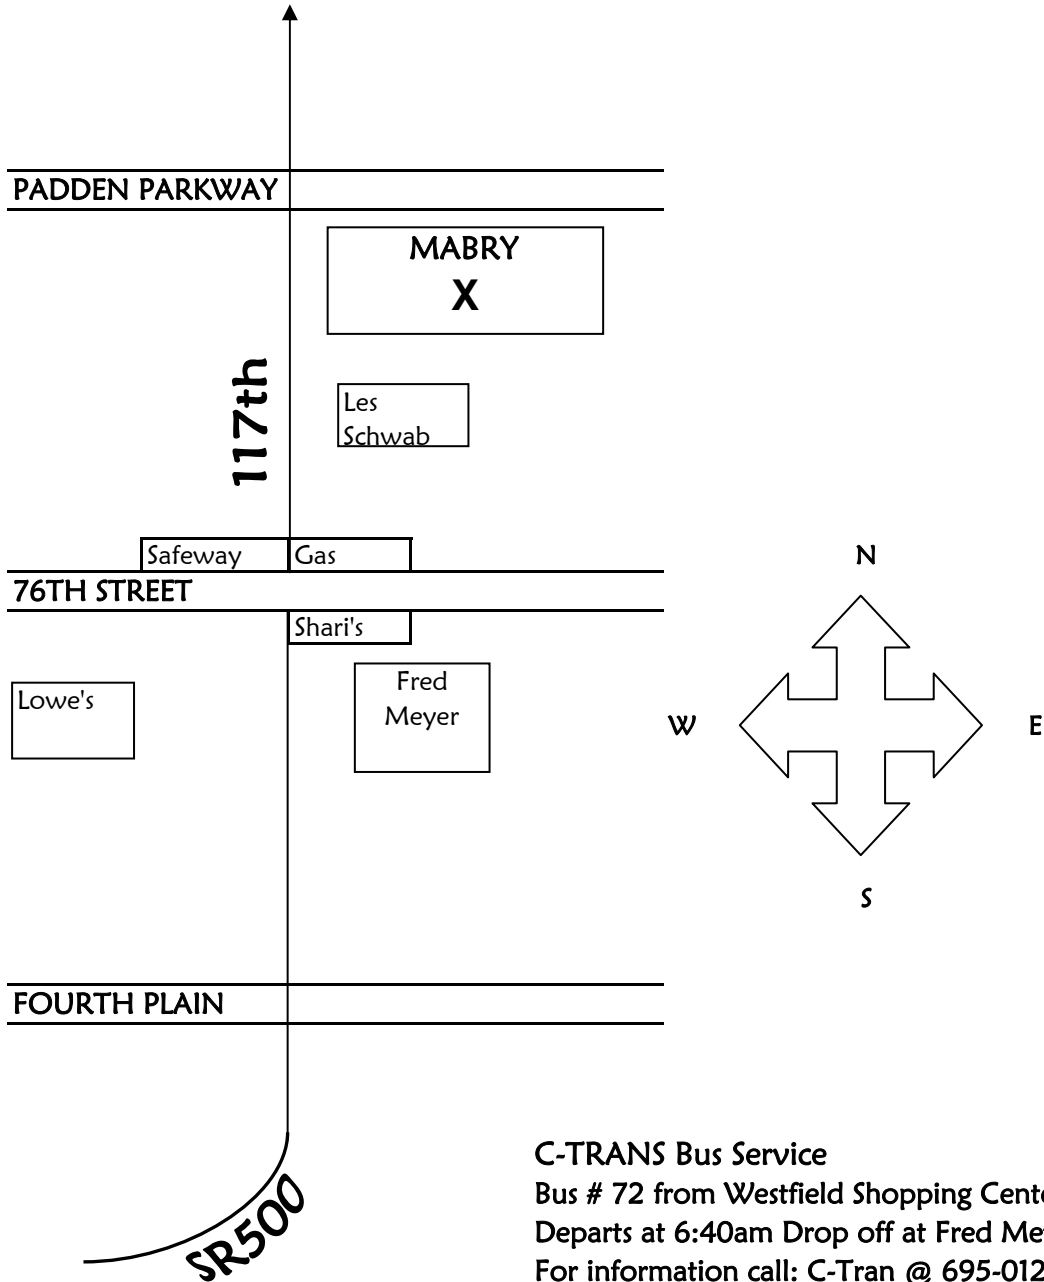

MABRY WORK CREW CENTER

8101 NE 117TH AVE., VANCOUVER, WA 98662

(360) 397-6045 - fax - 360-896-9878

7:00am Start - 4:30pm End

C-TRANS Bus Service

Bus # 72 from Westfield Shopping Center

Departs at 6:40am Drop off at Fred Meyer