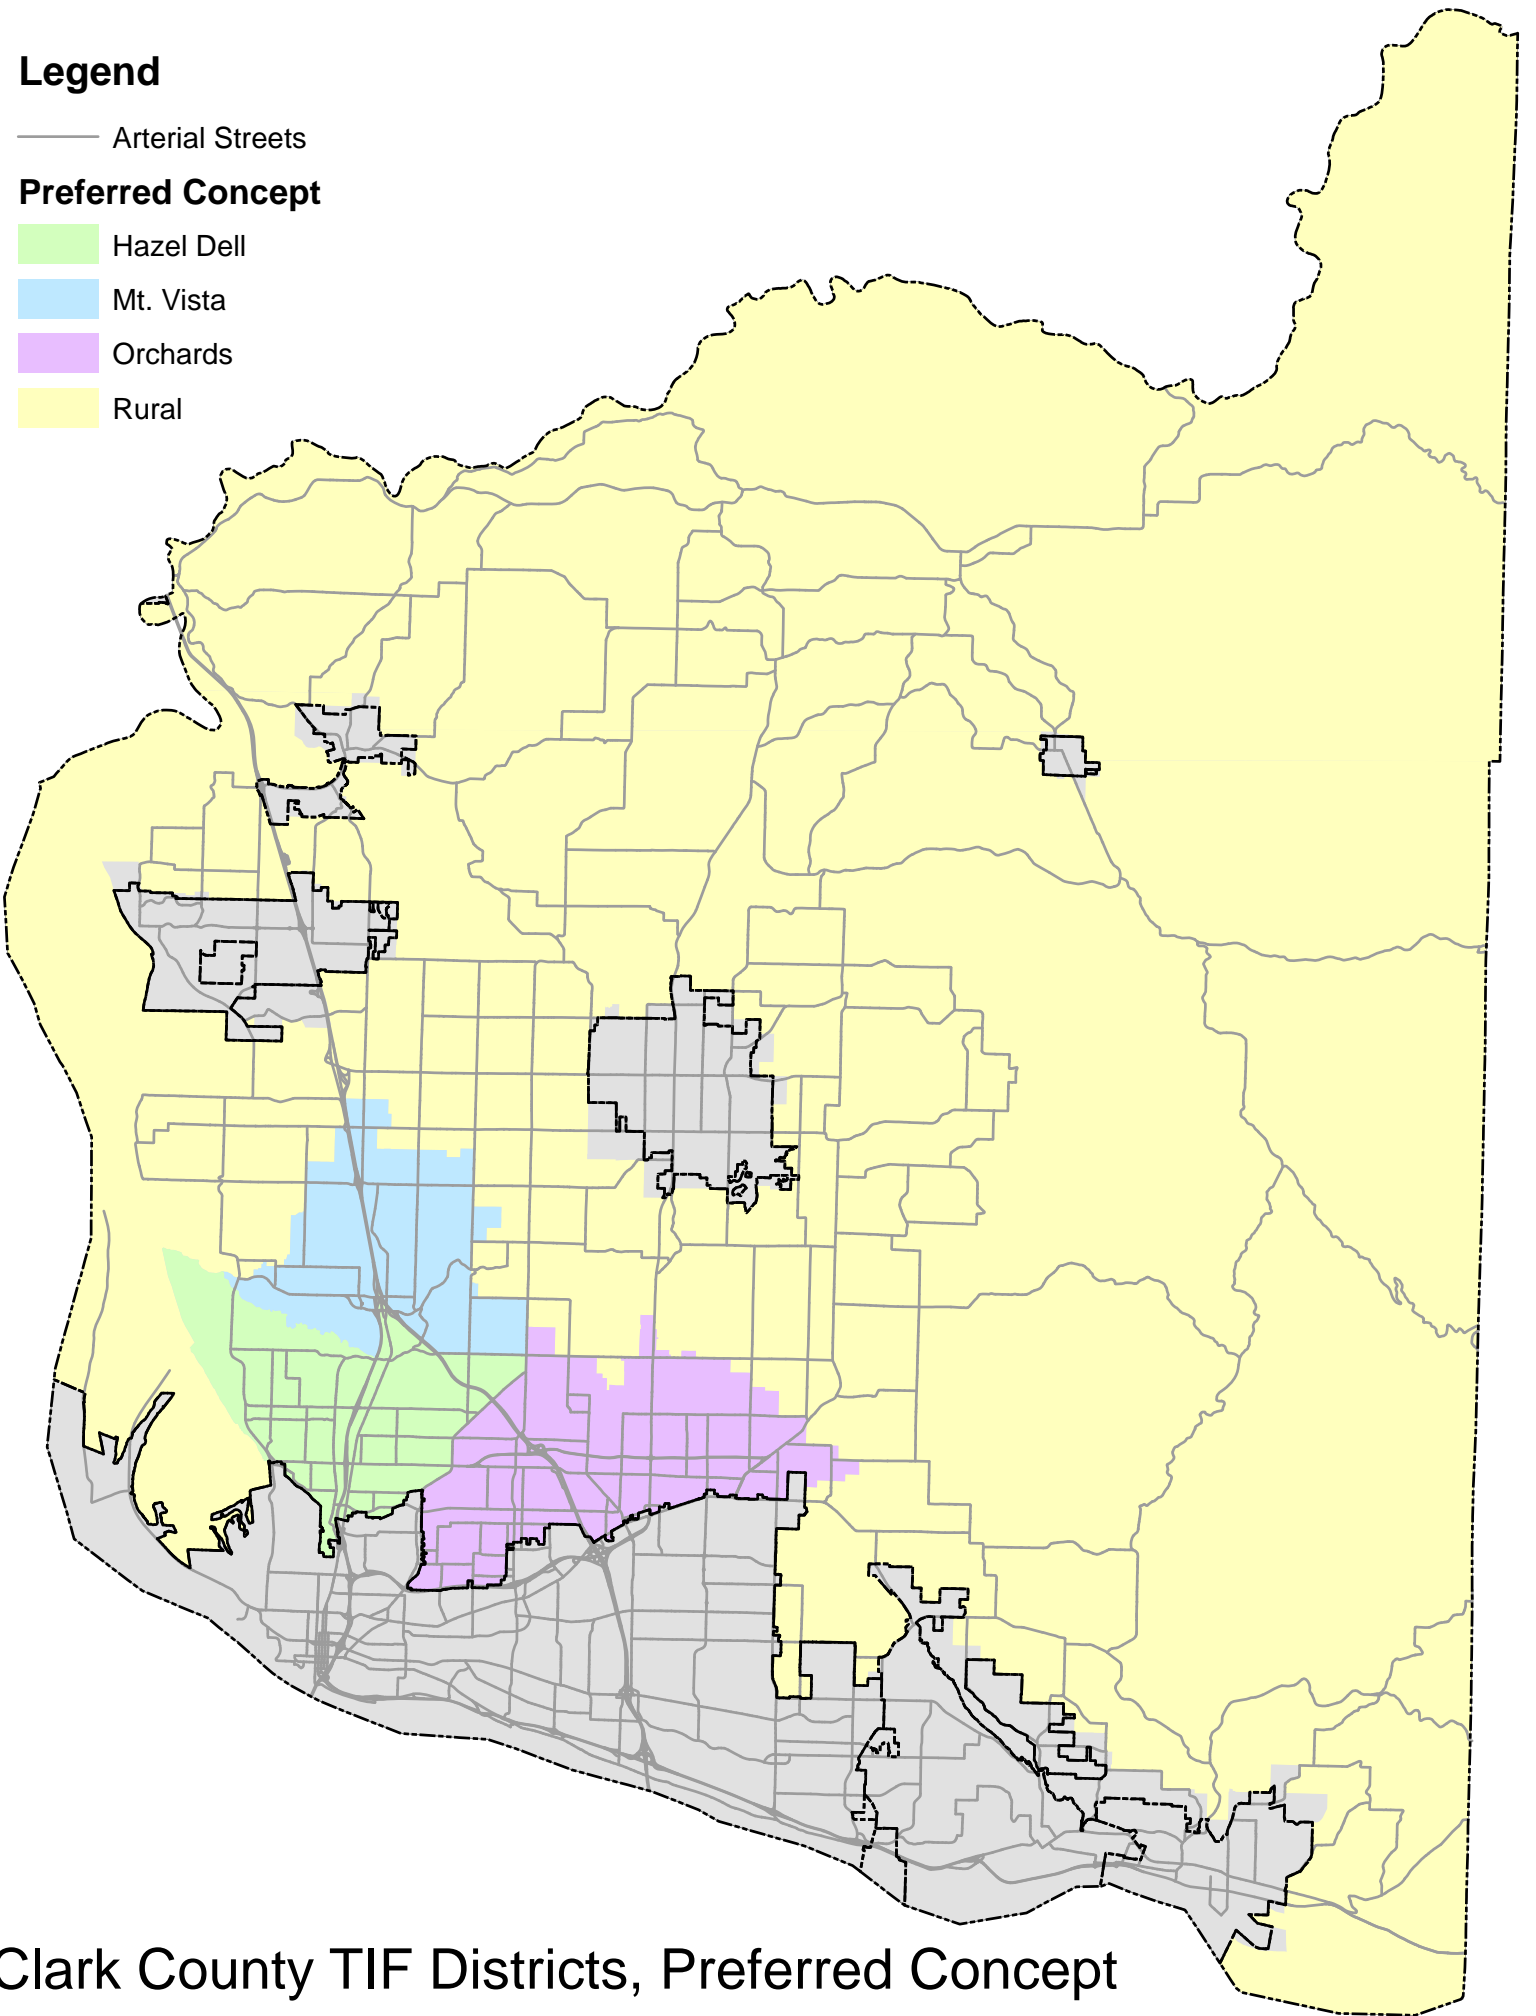

Legend

— Arterial Streets

Preferred Concept

Hazel Dell

Mt. Vista

Orchards

Rural

Clark County TIF Districts, Preferred Concept