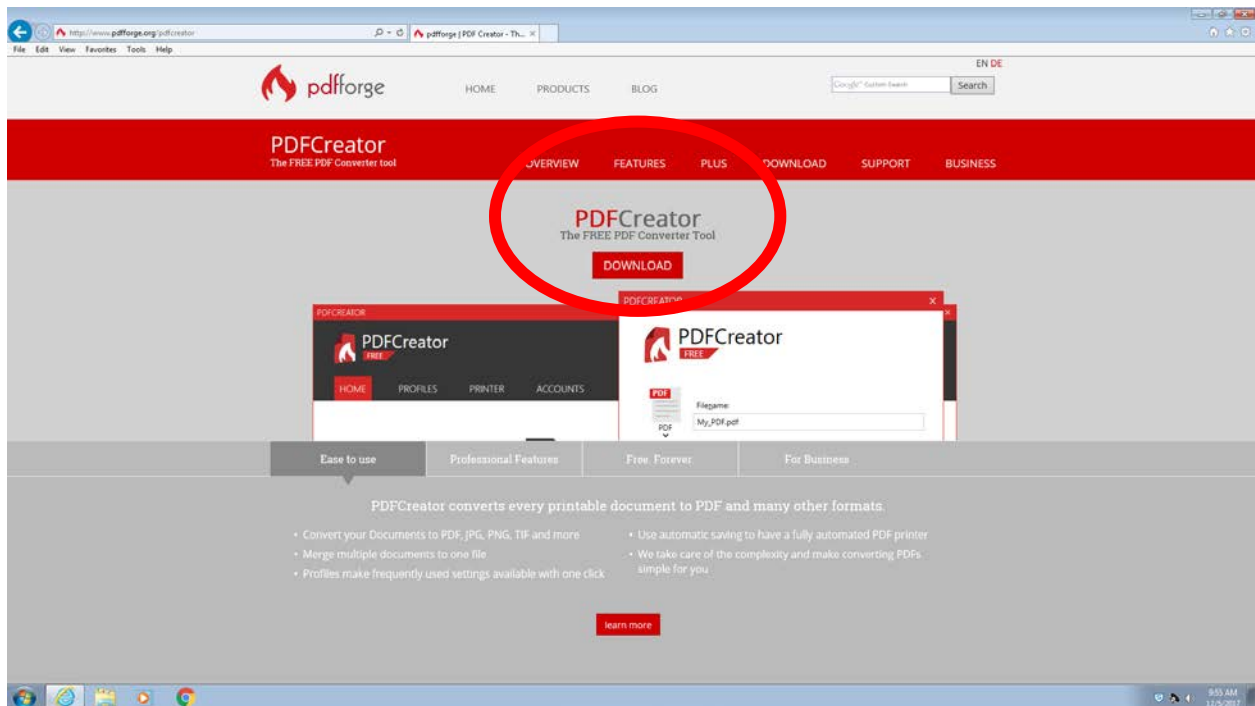

Install instructions for PDF Creator 3.0

*****Make sure to use Expert settings when installing.*****

UNCHECK PDF ARCHITECT 5

DO NOT INSTALL

DO NOT INSTALL

You may want to uncheck these.