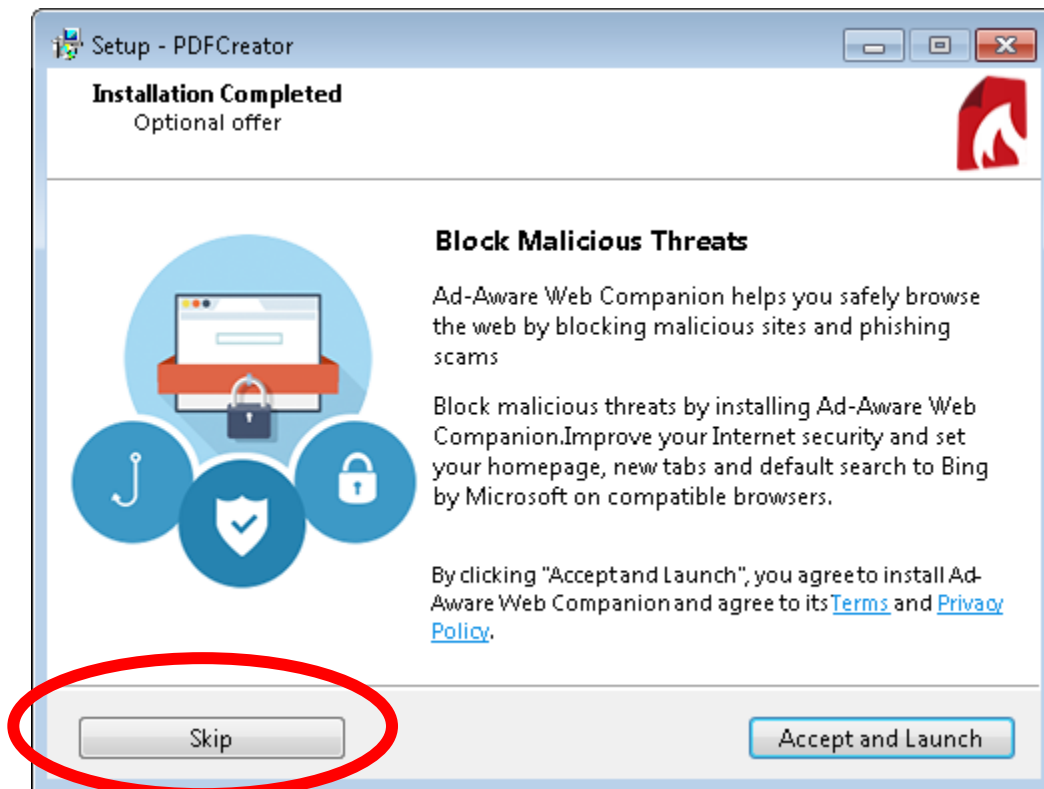

Install instructions for PDF Creator 3.0

*****Make sure to use Expert settings when installing.*****

UNCHECK PDF ARCHITECT 5

DO NOT INSTALL

DO NOT INSTALL

You may want to uncheck these.