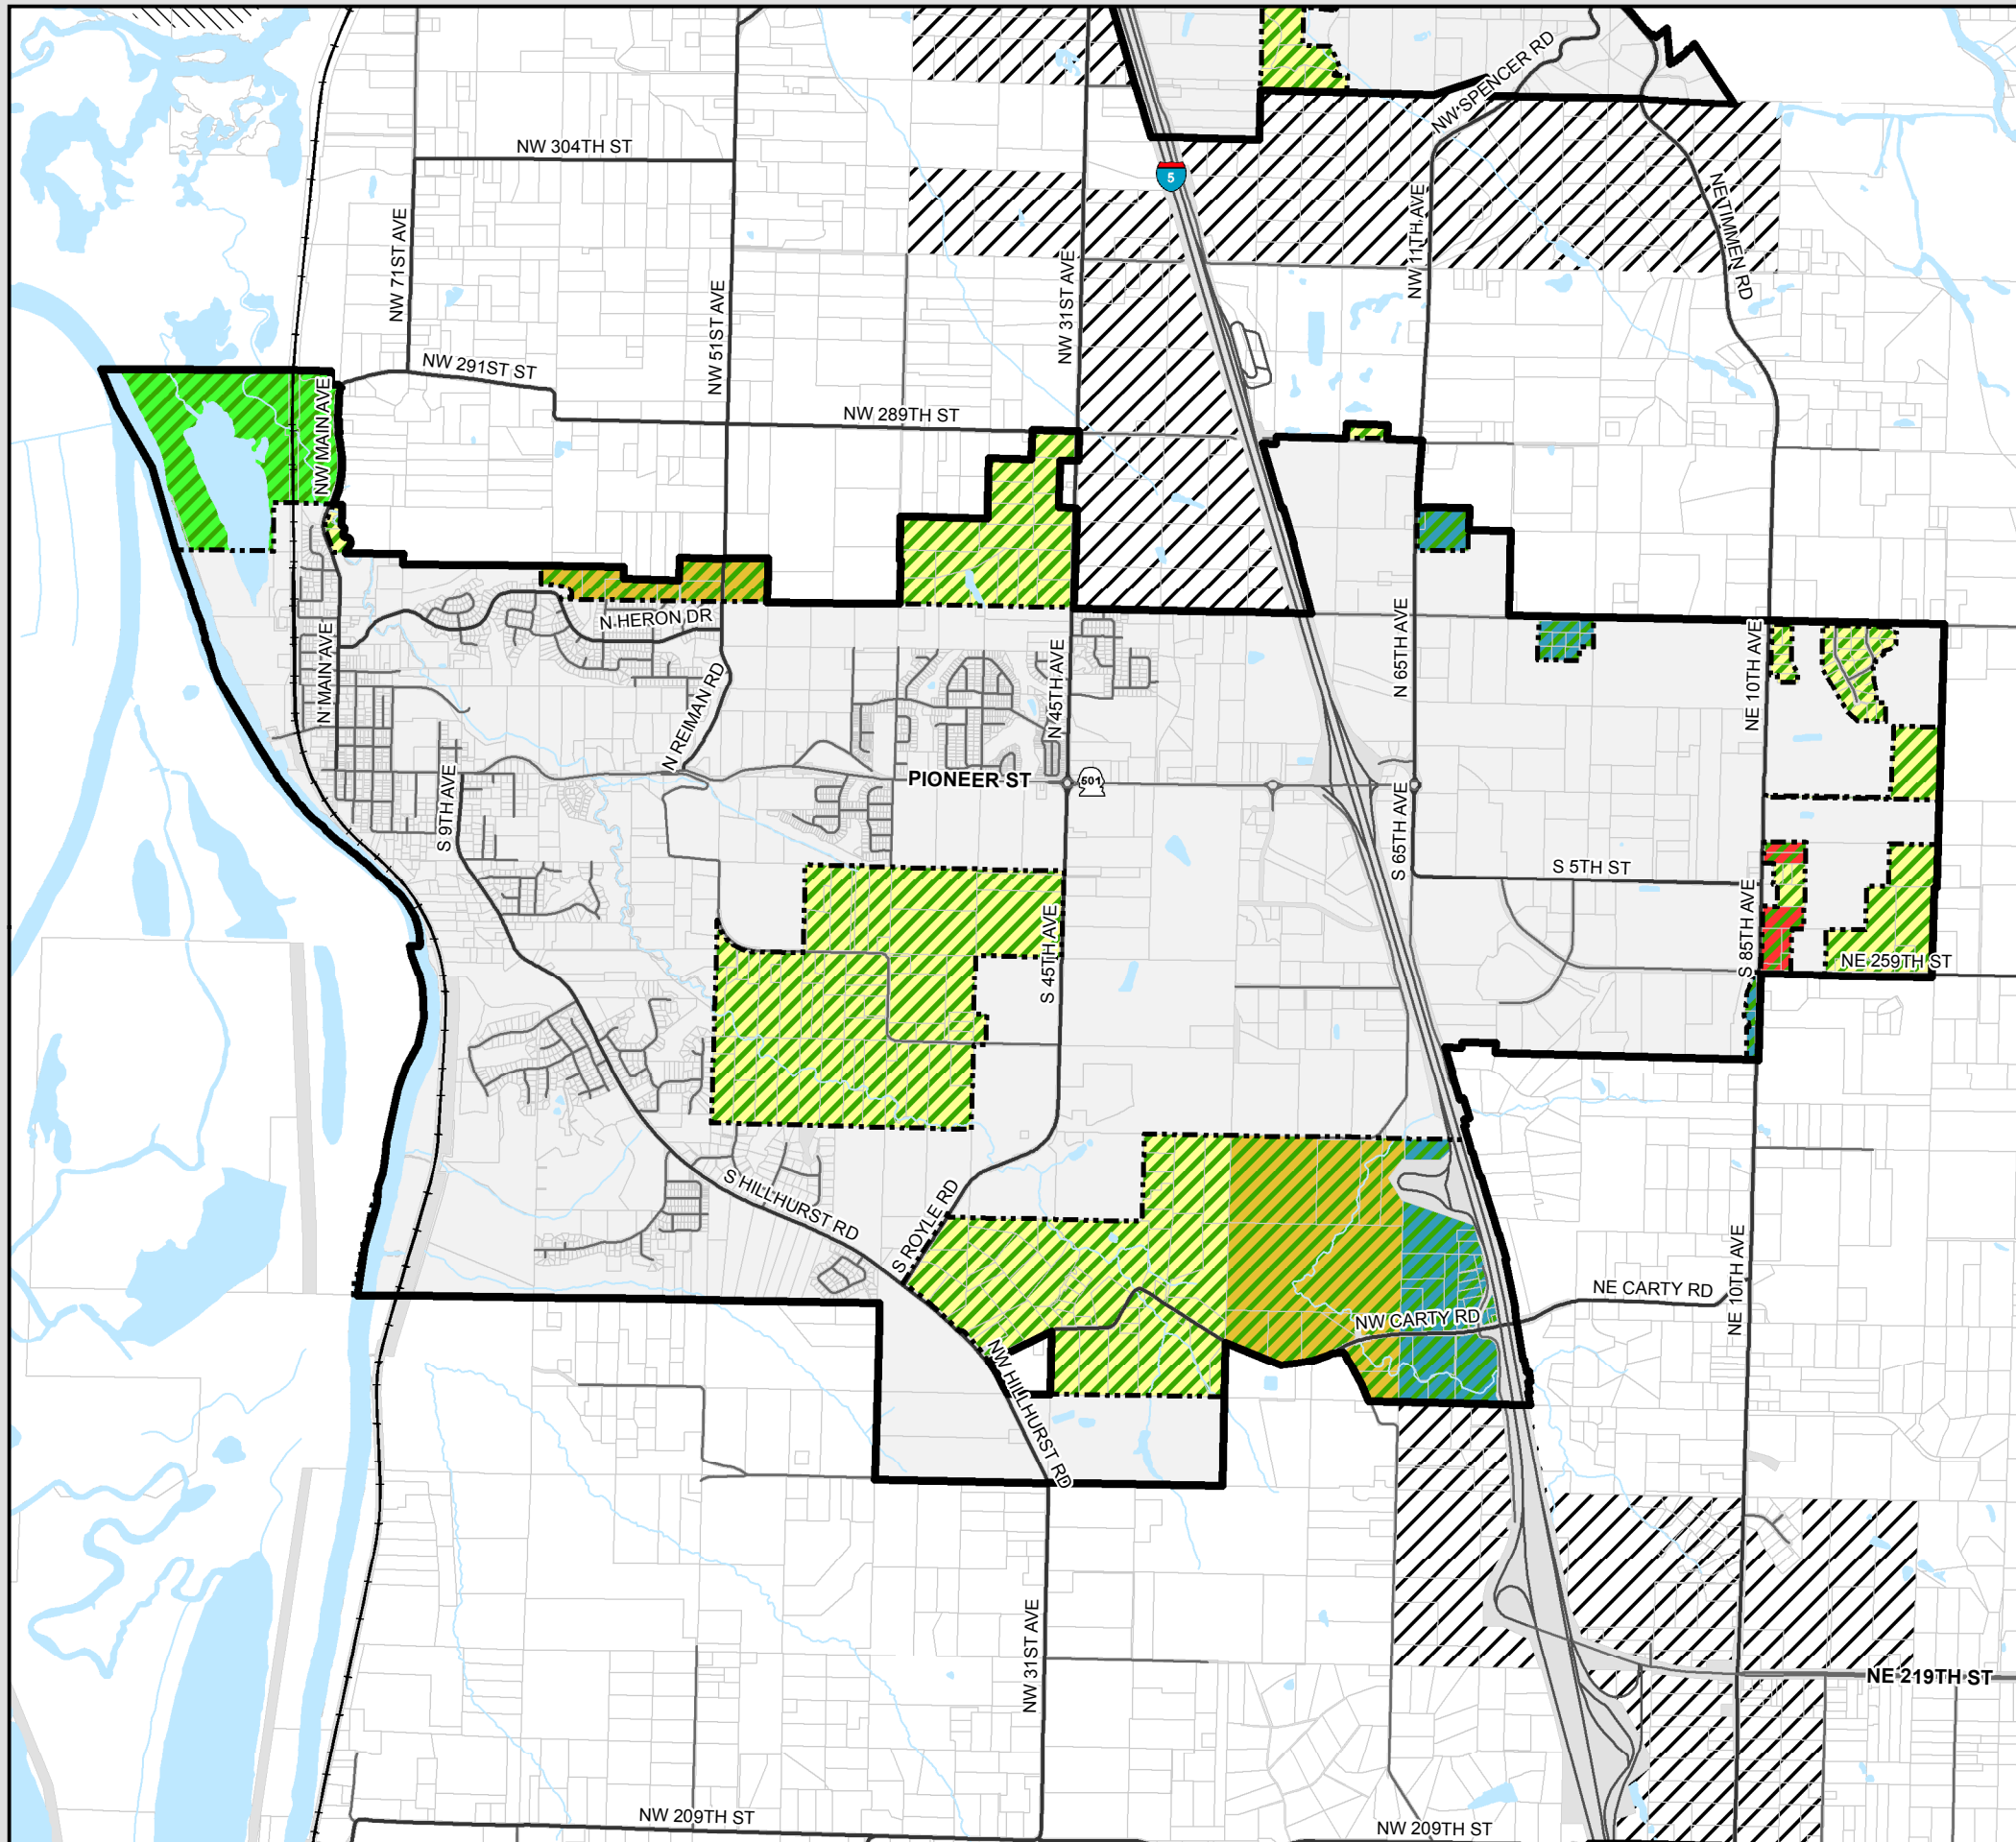

Ridgefield Urban Growth Area

COMPREHENSIVE PLAN

KEY

- Urban Low Density Residential
- Urban Medium Density Residential
- Commercial
- Mixed Use
- Industrial
- Public Facility
- Parks/Open Space
- Water
- Urban Holding
- Urban Reserve
- Mining
- Urban Growth Area (UGA) Boundary
- City Limits

proud past, promising future

CLARK COUNTY
WASHINGTON

Geographic Information System (GIS)

Date: 4/18/2016
Path: Q:\Projects\conSrvs\CommDev\2012\2016 plan update\CompPlanDoc\Map\FigureMap\UGATemplate.mxd

FIGURE 15