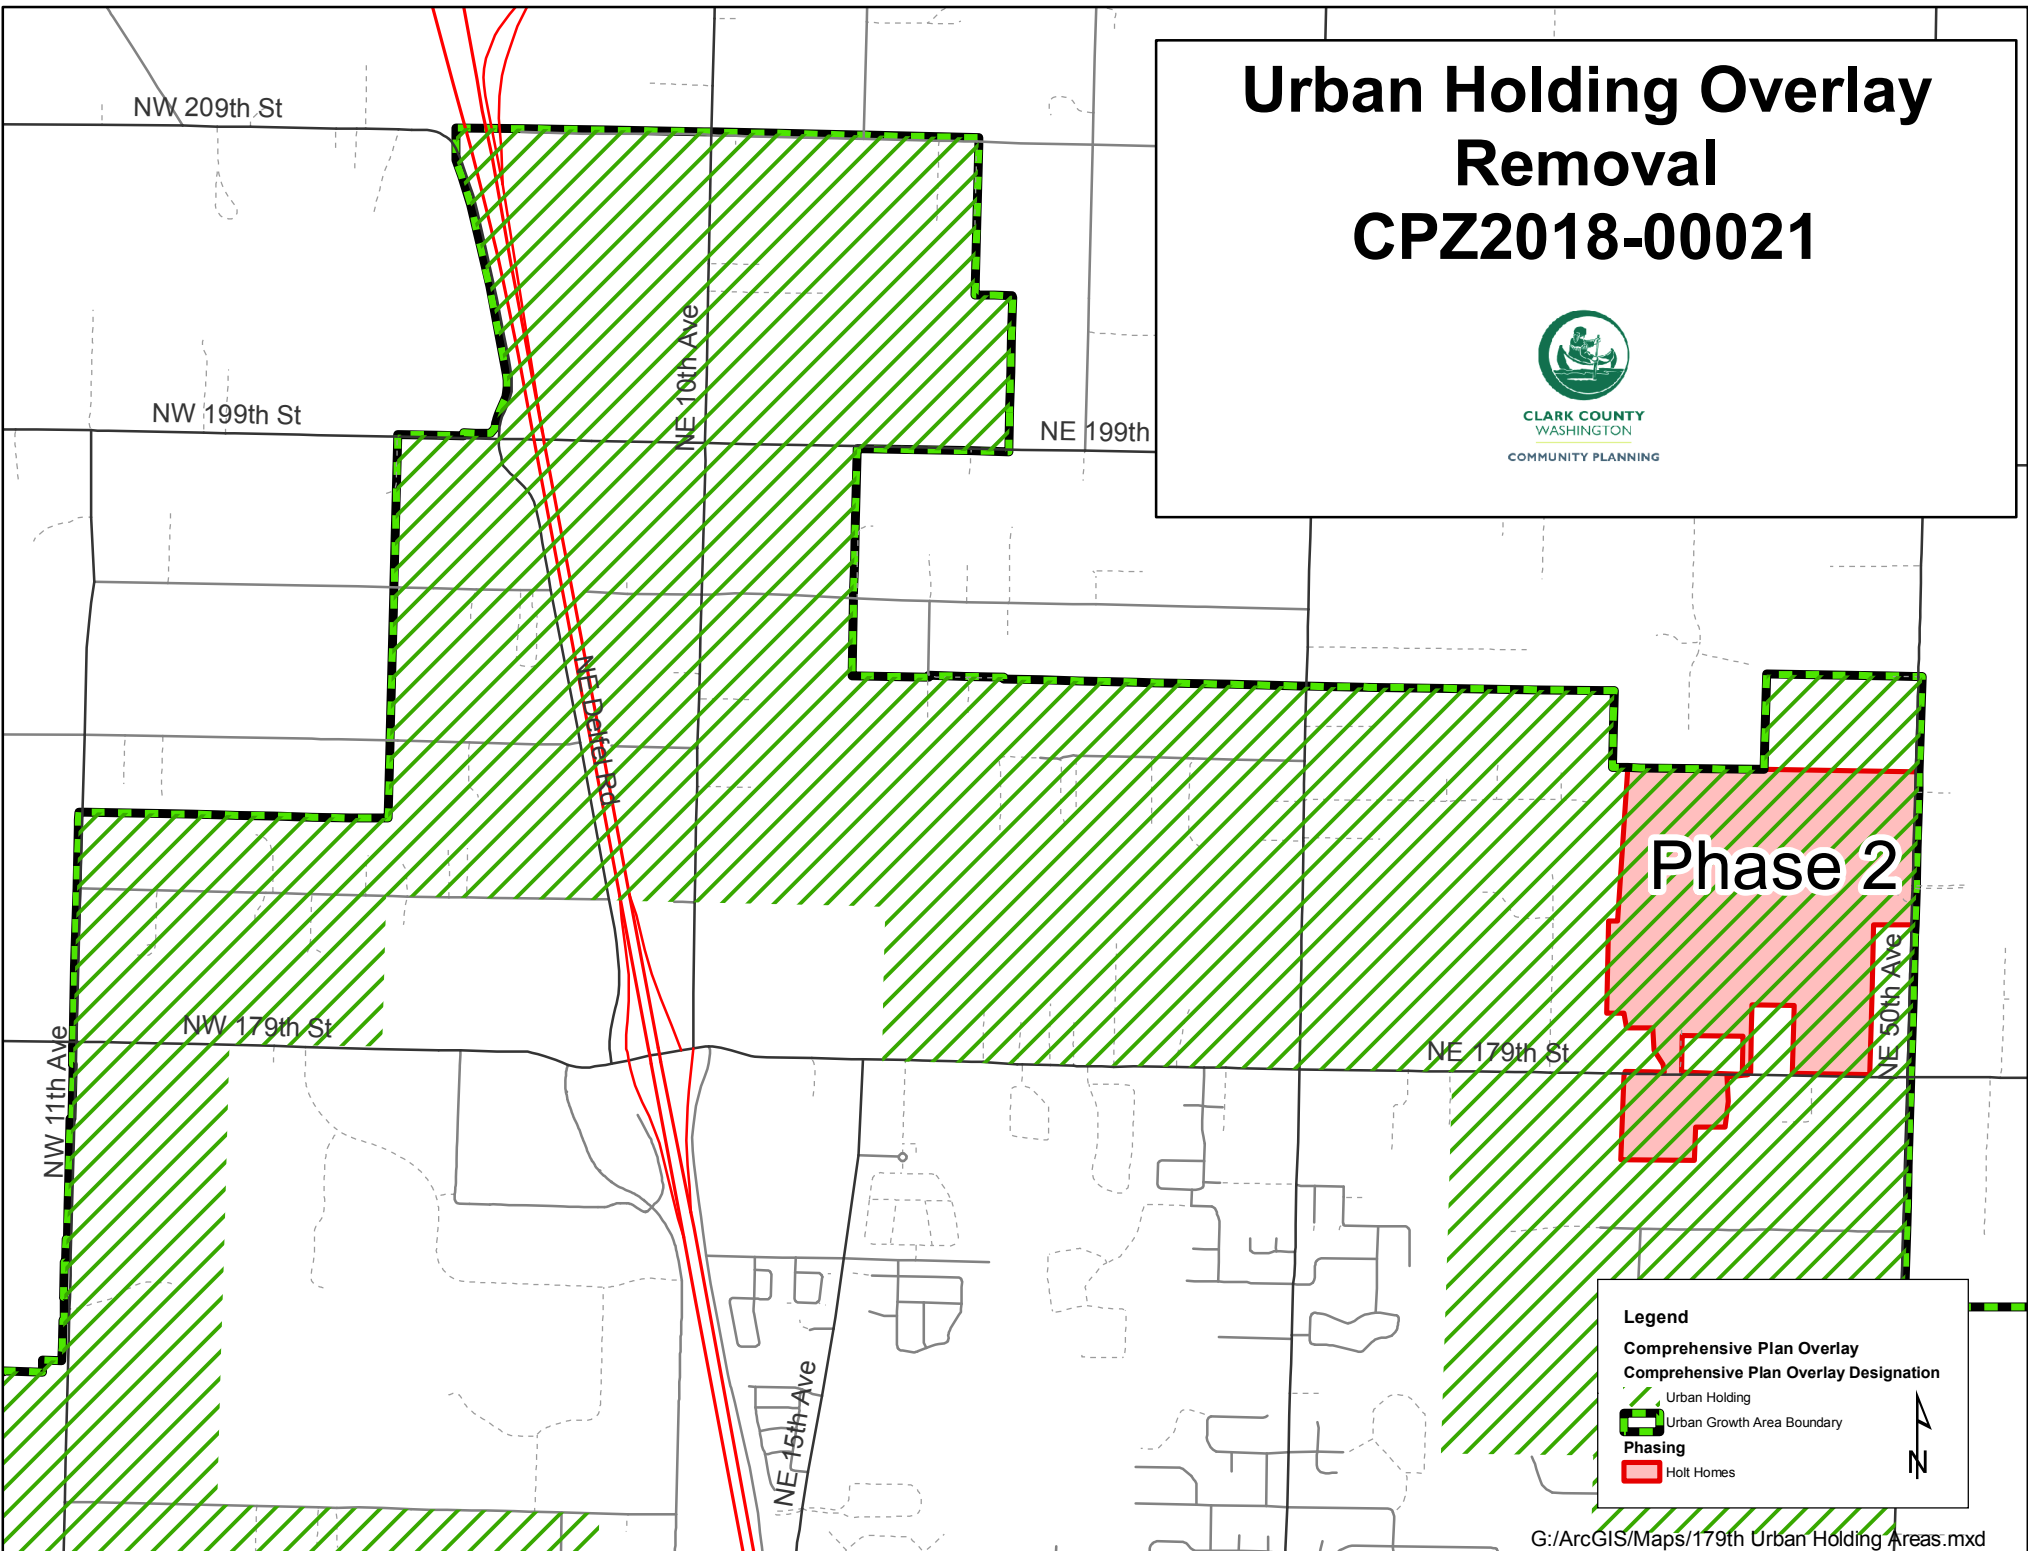

# Urban Holding Overlay Removal CPZ2018-00021

CLARK COUNTY  
WASHINGTON  
COMMUNITY PLANNING

**Legend**

- Comprehensive Plan Overlay
- Comprehensive Plan Overlay Designation
- Urban Holding
- Urban Growth Area Boundary
- Phasing
- Holt Homes