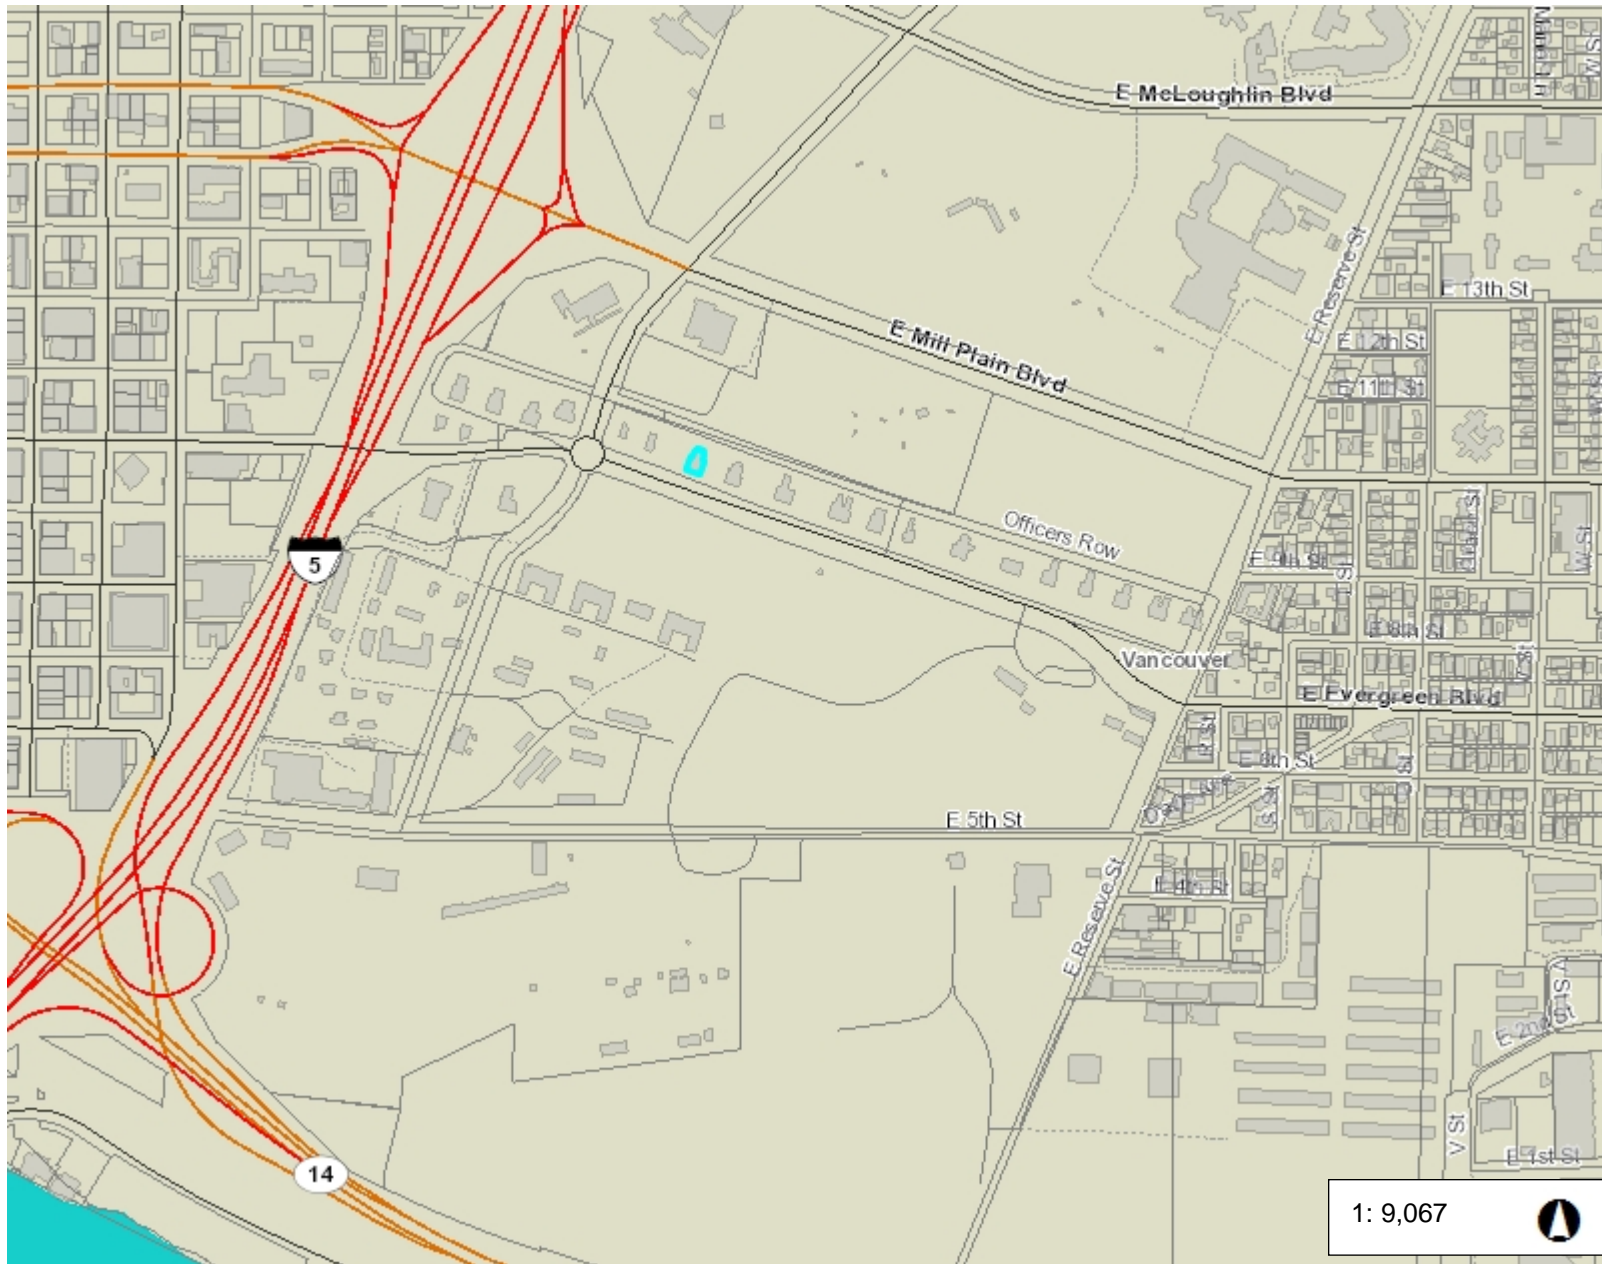

1001 - 1009

Legend

- Building Footprints
- Taxlots
- Cities Boundaries
- Urban Growth Boundaries

Notes:

1: 9,067

WGS_1984_Web_Mercator_Auxiliary_Sphere
Clark County, WA. GIS - <http://gis.clark.wa.gov>

This map was generated by Clark County's "MapsOnline" website. Clark County does not warrant the accuracy, reliability or timeliness of any information on this map, and shall not be held liable for losses caused by using this information.