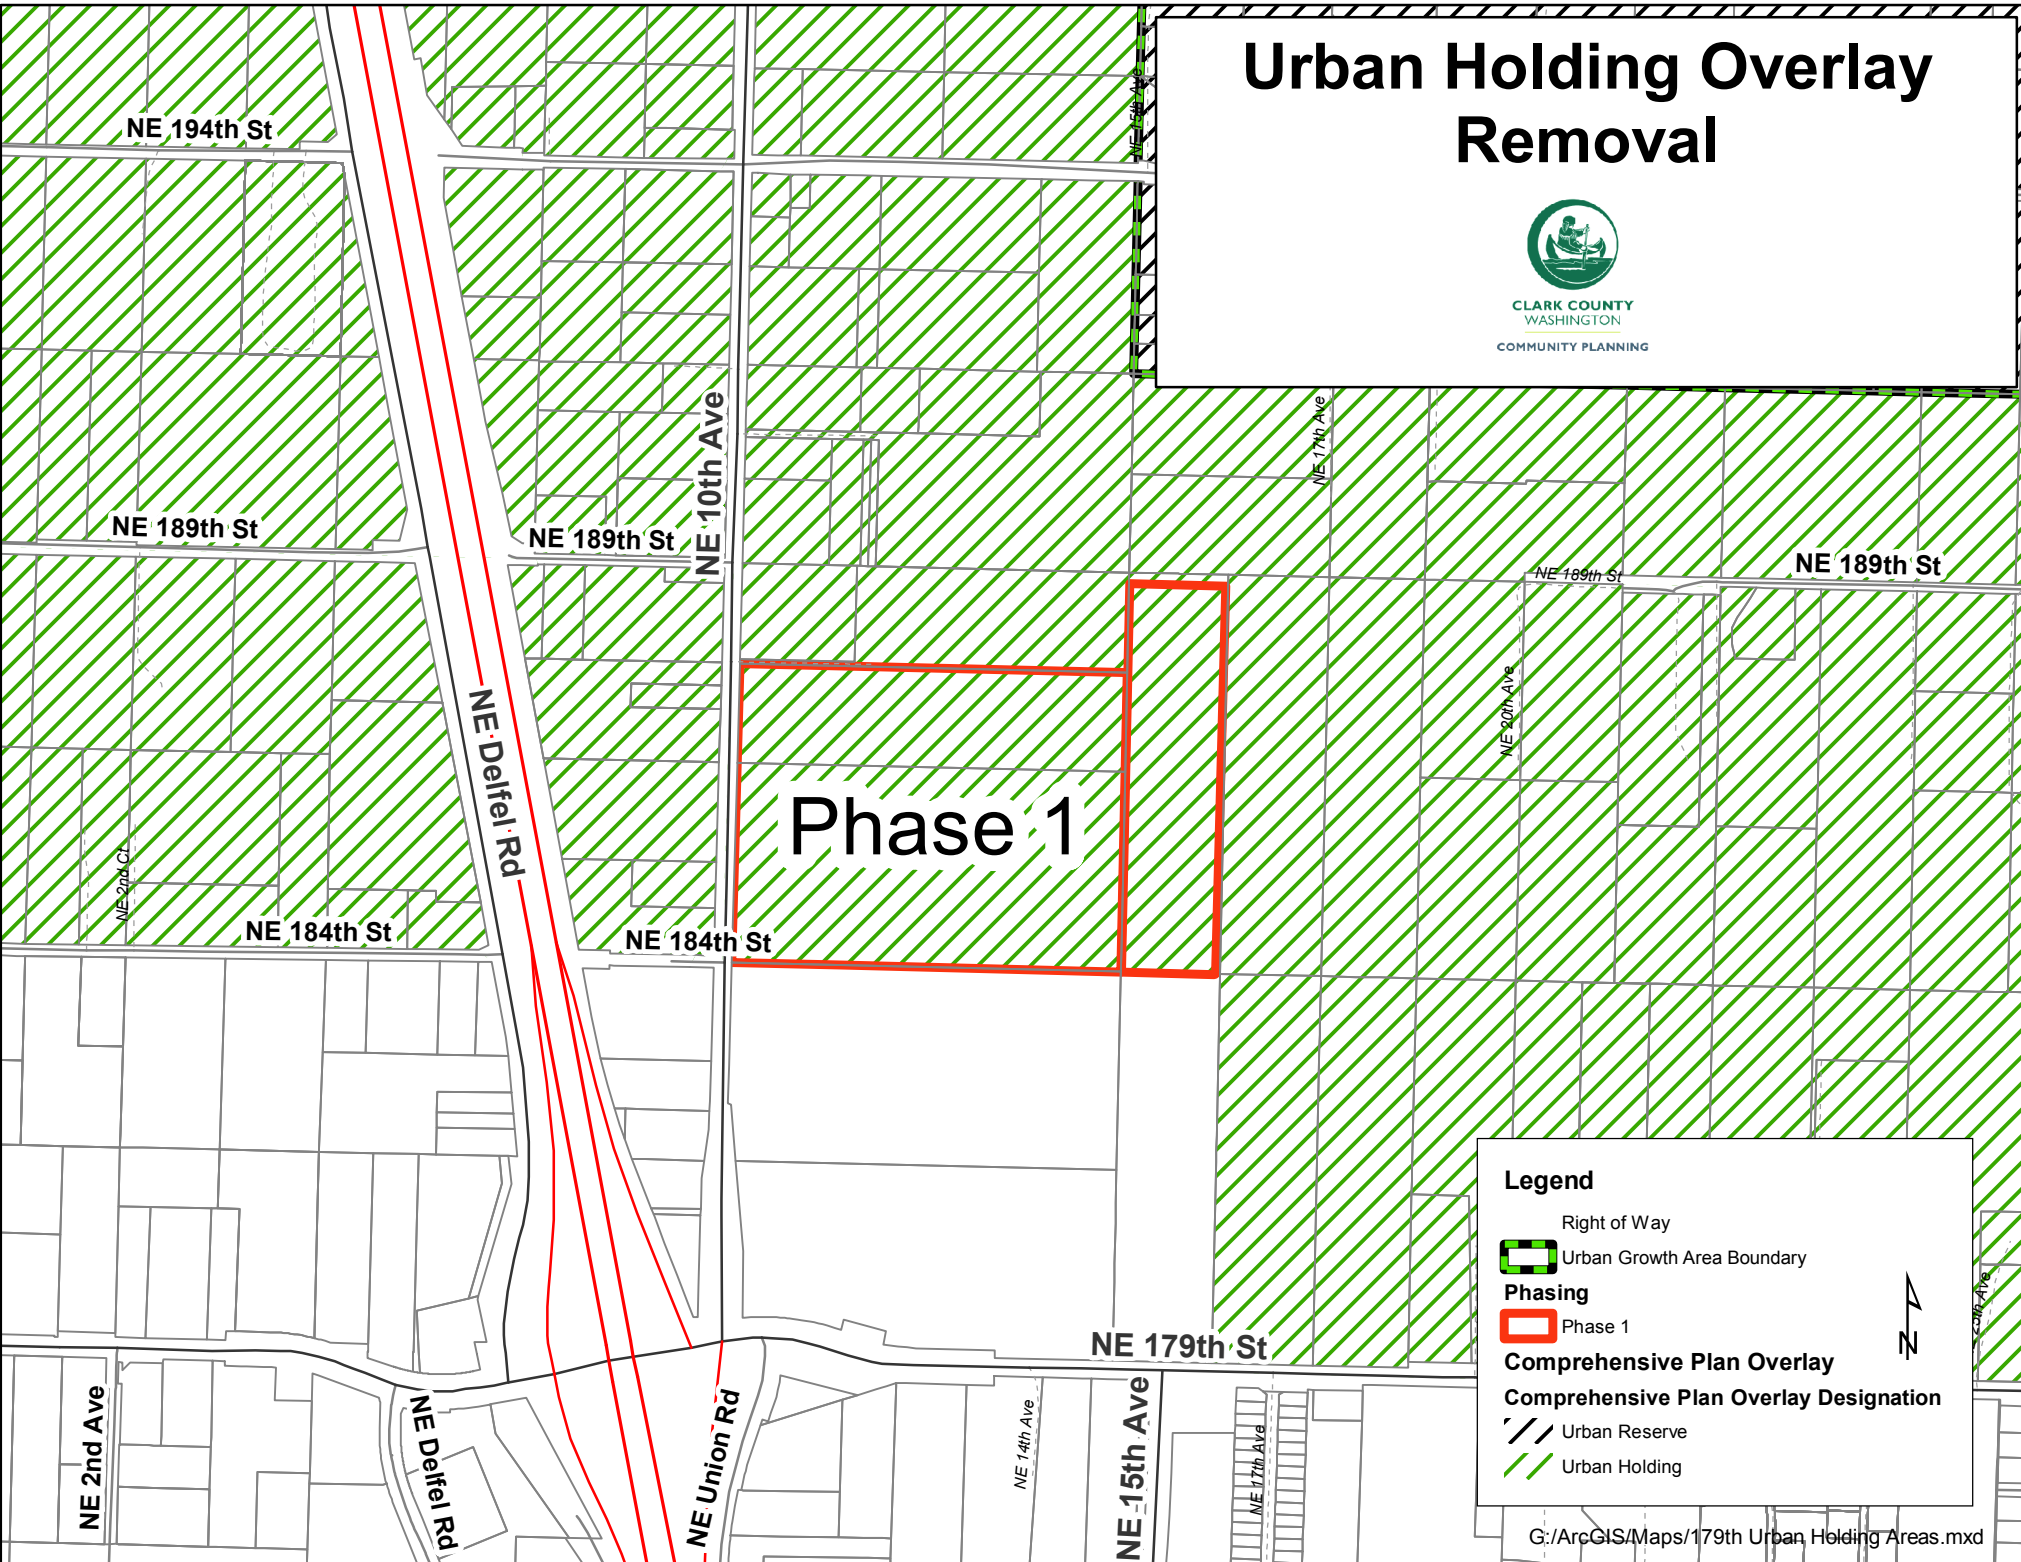

Urban Holding Overlay Removal

CLARK COUNTY
WASHINGTON
COMMUNITY PLANNING

Phase 1

Legend

- Right of Way
- Urban Growth Area Boundary
- Phasing**
- Phase 1
- Comprehensive Plan Overlay**
- Comprehensive Plan Overlay Designation**
- Urban Reserve
- Urban Holding