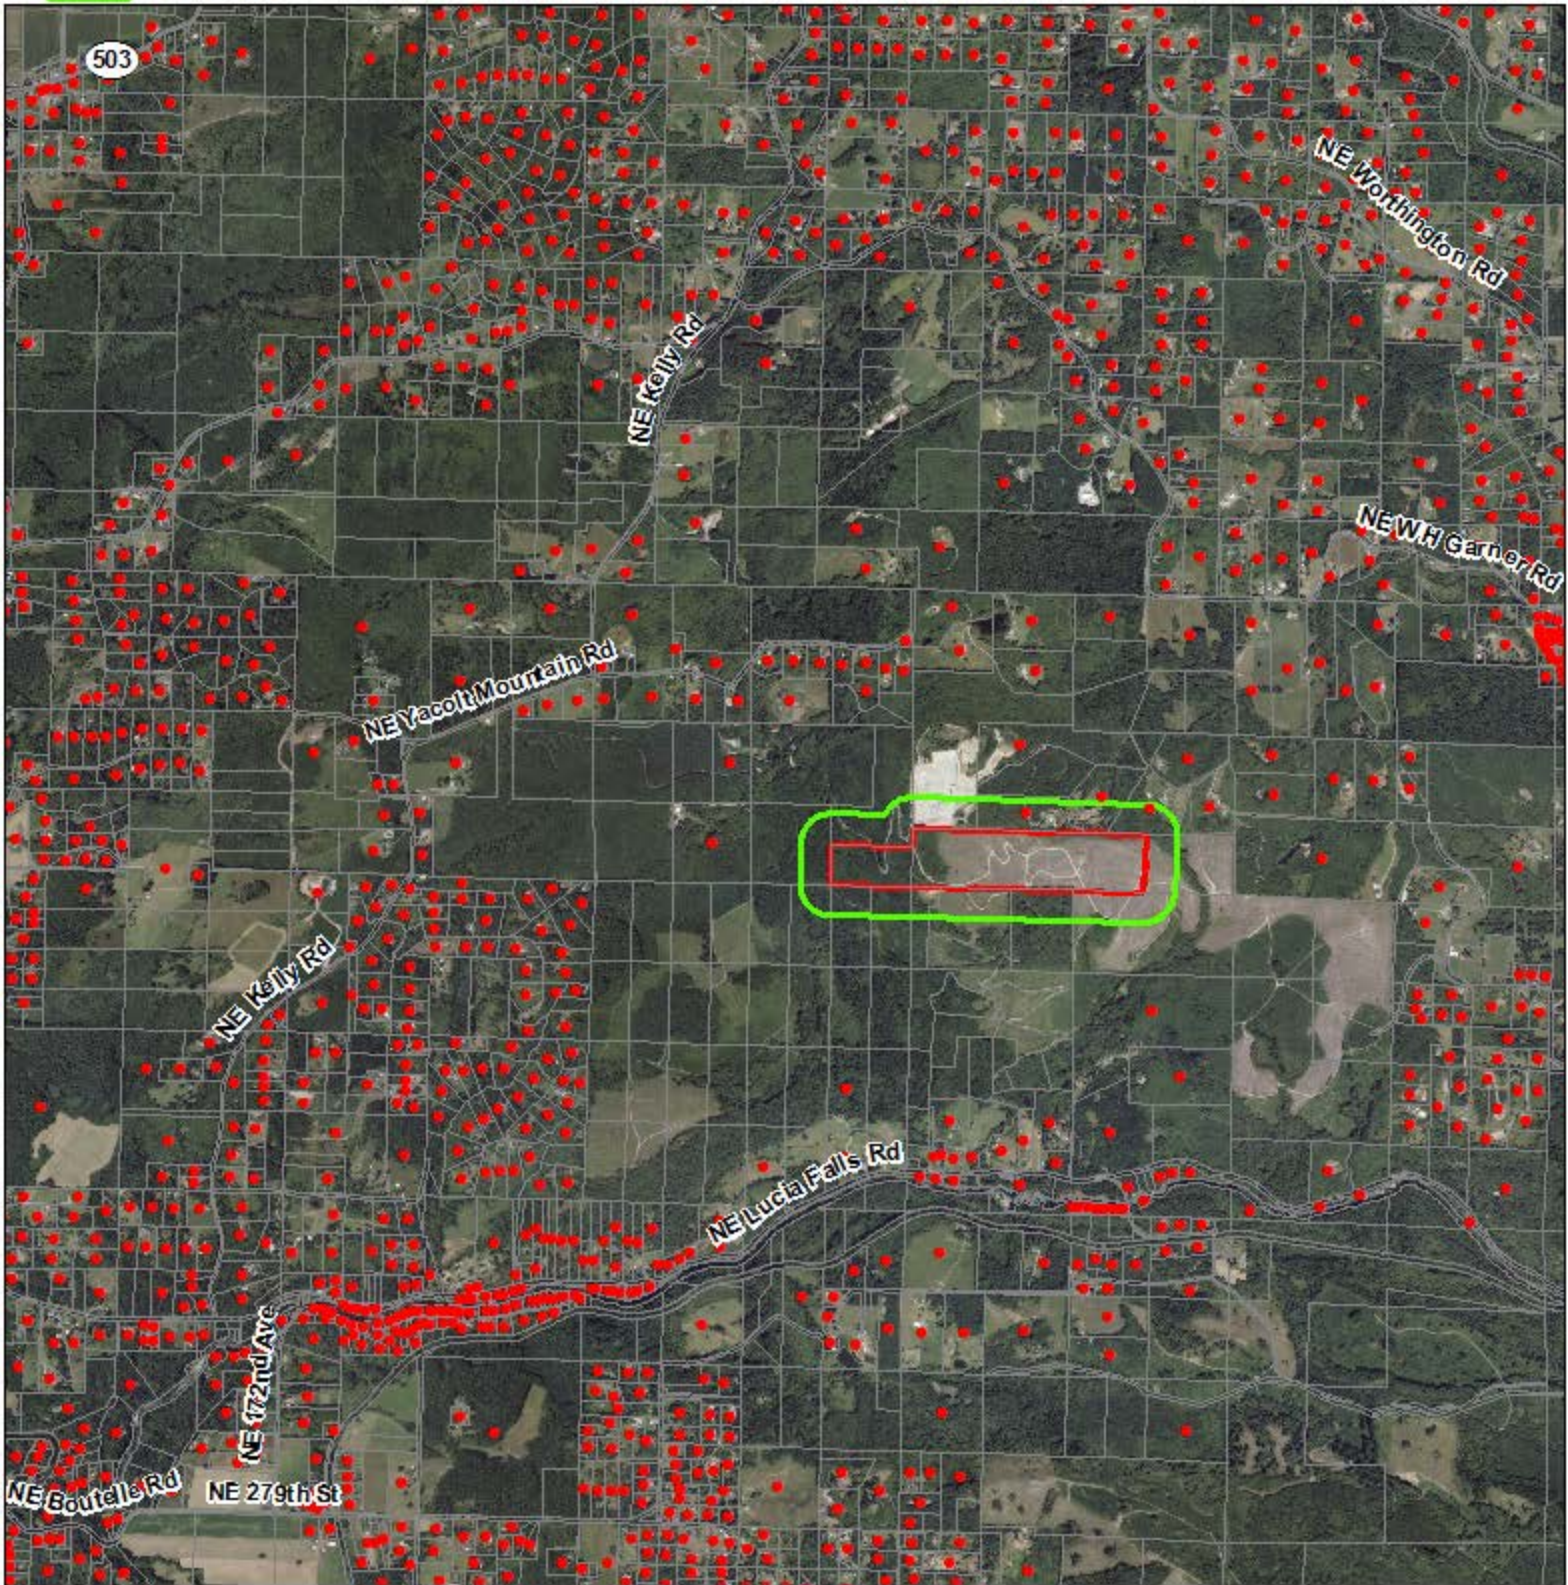

Legend

Single Family Home

Comprehensive Plan Overlay Designation

- Single Family Home
- Taxlots
- 500' Buffer

- ▨ Surface Mining
- Proposed SMO Parcels

0 0.325 0.65 1.3 Miles