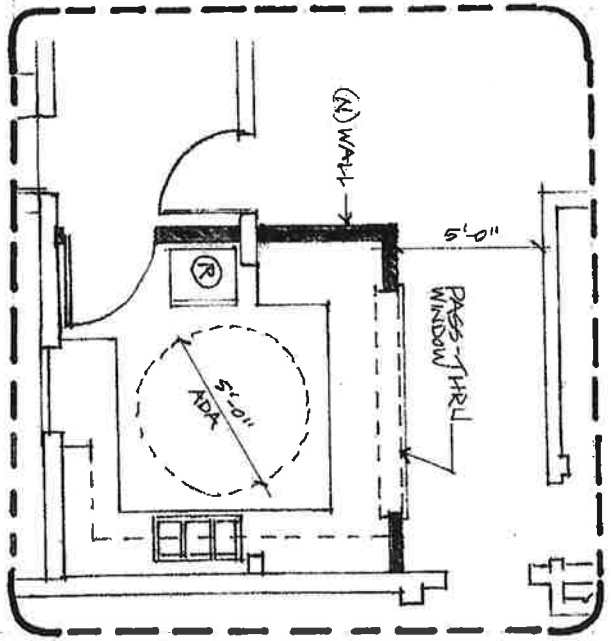

SLOCUM HOUSE KITCHEN STUDY - OPTION "A"

OPTION "A"

ELI
ARCHITECTS,
P.S.
1000 42ND STREET, S.W.
SUITE 202
WASHINGTON, D.C.
V. 200 798 3801

SLOCUM HOUSE — KITCHEN STUDY — OPTION "C"

OPTION "C"

EL,
ARCHITECTS,
P.S.
2000 S.E. 16TH AVENUE
VANCOUVER, WASHINGTON
98148 TEL. 798.3801