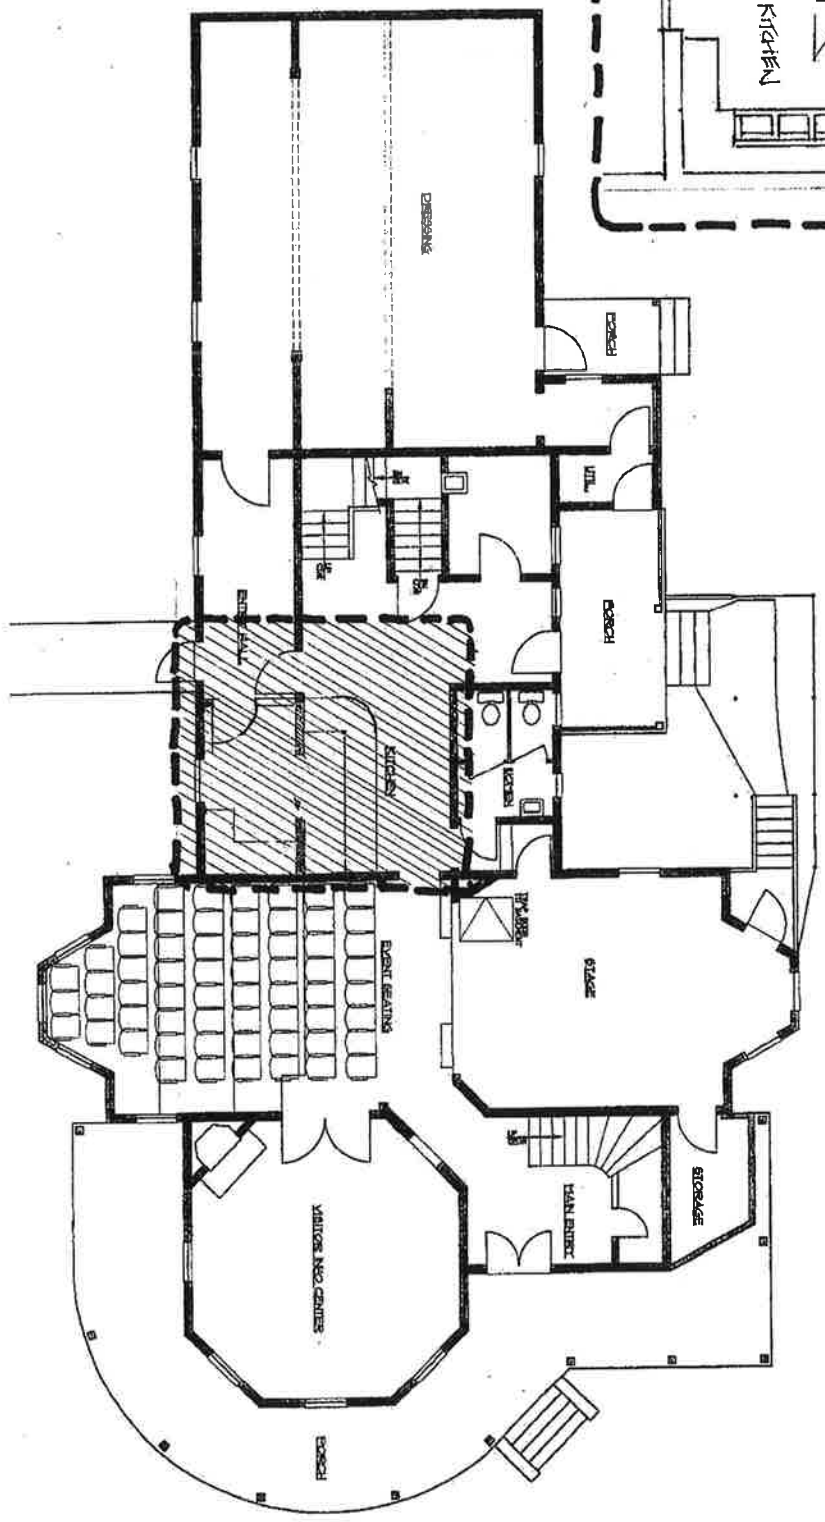

SLOCUM HOUSE KITCHEN STUDY - OPTION "A"

OPTION "A"

ELI
ARCHITECTS,
P.S.
1000 42ND STREET, S.W.
SUITE 202
WASHINGTON, D.C.
V. 200 798 3801

SLOCUM HOUSE — KITCHEN STUDY — OPTION "C"

OPTION "C"

EL,
ARCHITECTS,
P.S.
2000 S.E. 16TH AVENUE
VANCOUVER, WASHINGTON
98148 TEL. 798.3801