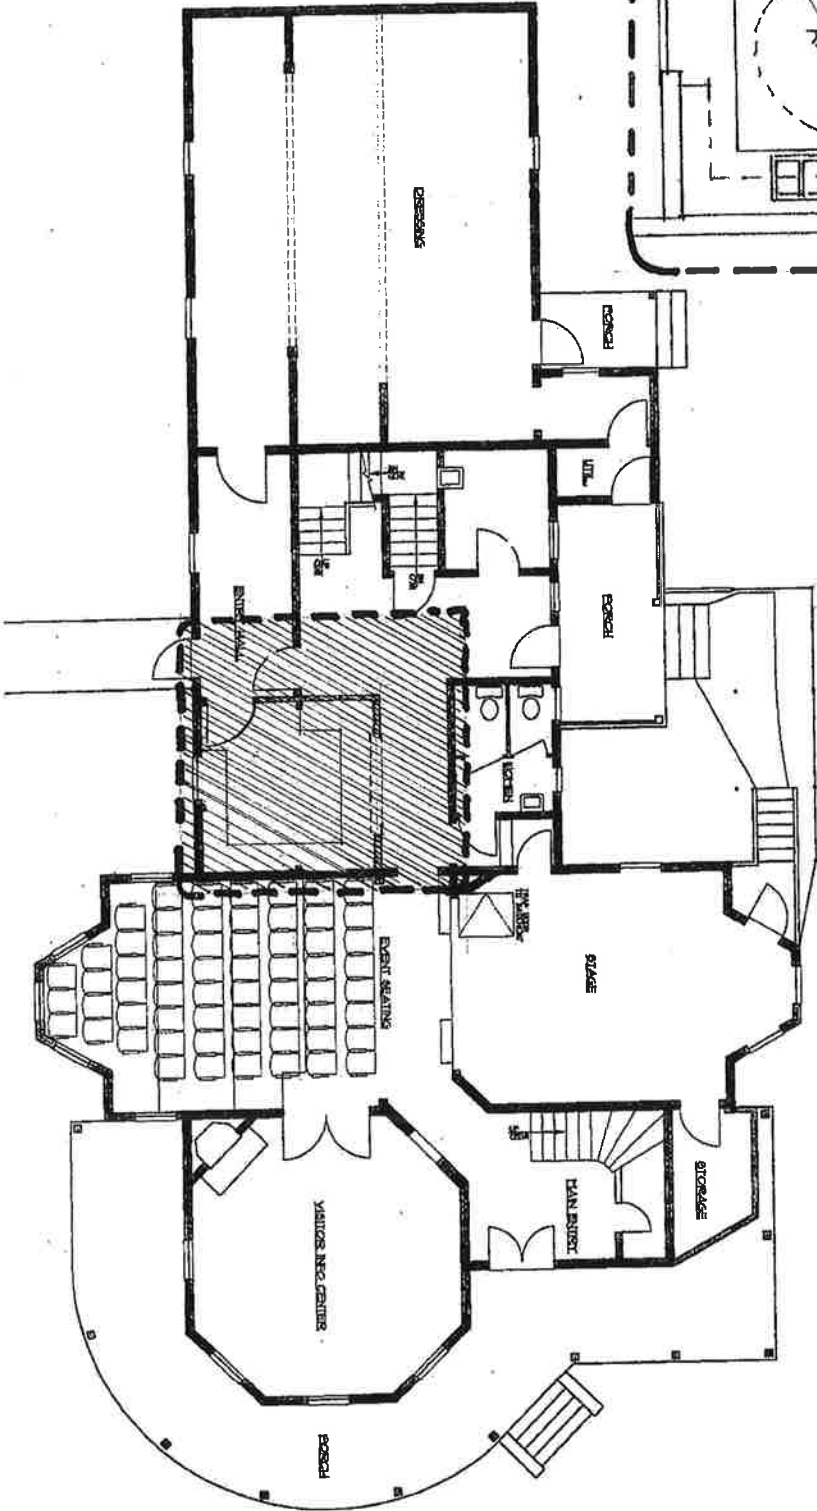

SLOCUM HOUSE KITCHEN STUDY - OPTION "A"

OPTION "A"

ELI
ARCHITECTS,
P.S.
1000 42ND STREET, S.W.
SUITE 202
WASHINGTON, D.C.
V. 200 798 3801

SLOCUM HOUSE — KITCHEN STUDY — OPTION "C"

OPTION "C"

EL,
ARCHITECTS,
P.S.
2000 S.E. 16TH AVENUE
VANCOUVER, WASHINGTON
98148 TEL. 798.3801