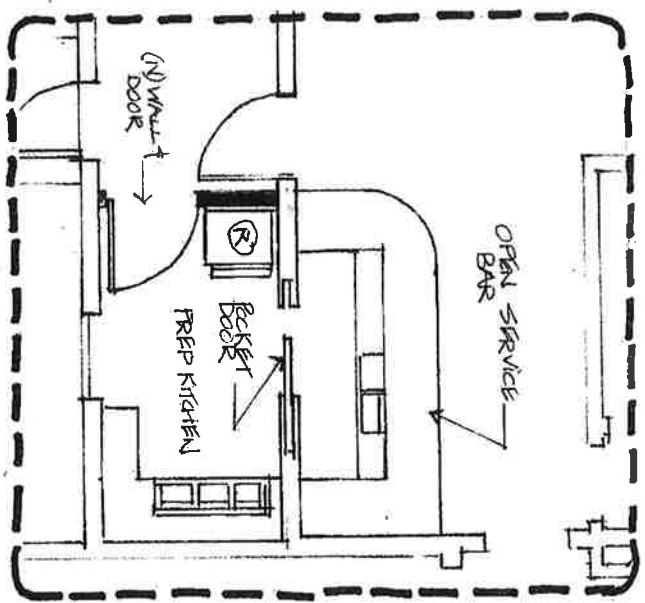

SLOCUM HOUSE KITCHEN STUDY - OPTION "A"

OPTION "A"

ELI
ARCHITECTS,
P.S.
1000 42ND STREET, S.W.
SUITE 202
WASHINGTON, D.C.
V. 200 798 3801

SLOCUM HOUSE — KITCHEN STUDY — OPTION "C"

OPTION "C"

EL,
ARCHITECTS,
P.S.
2000 S.E. 16TH AVENUE
VANCOUVER, WASHINGTON
98148 TEL. 798.3801