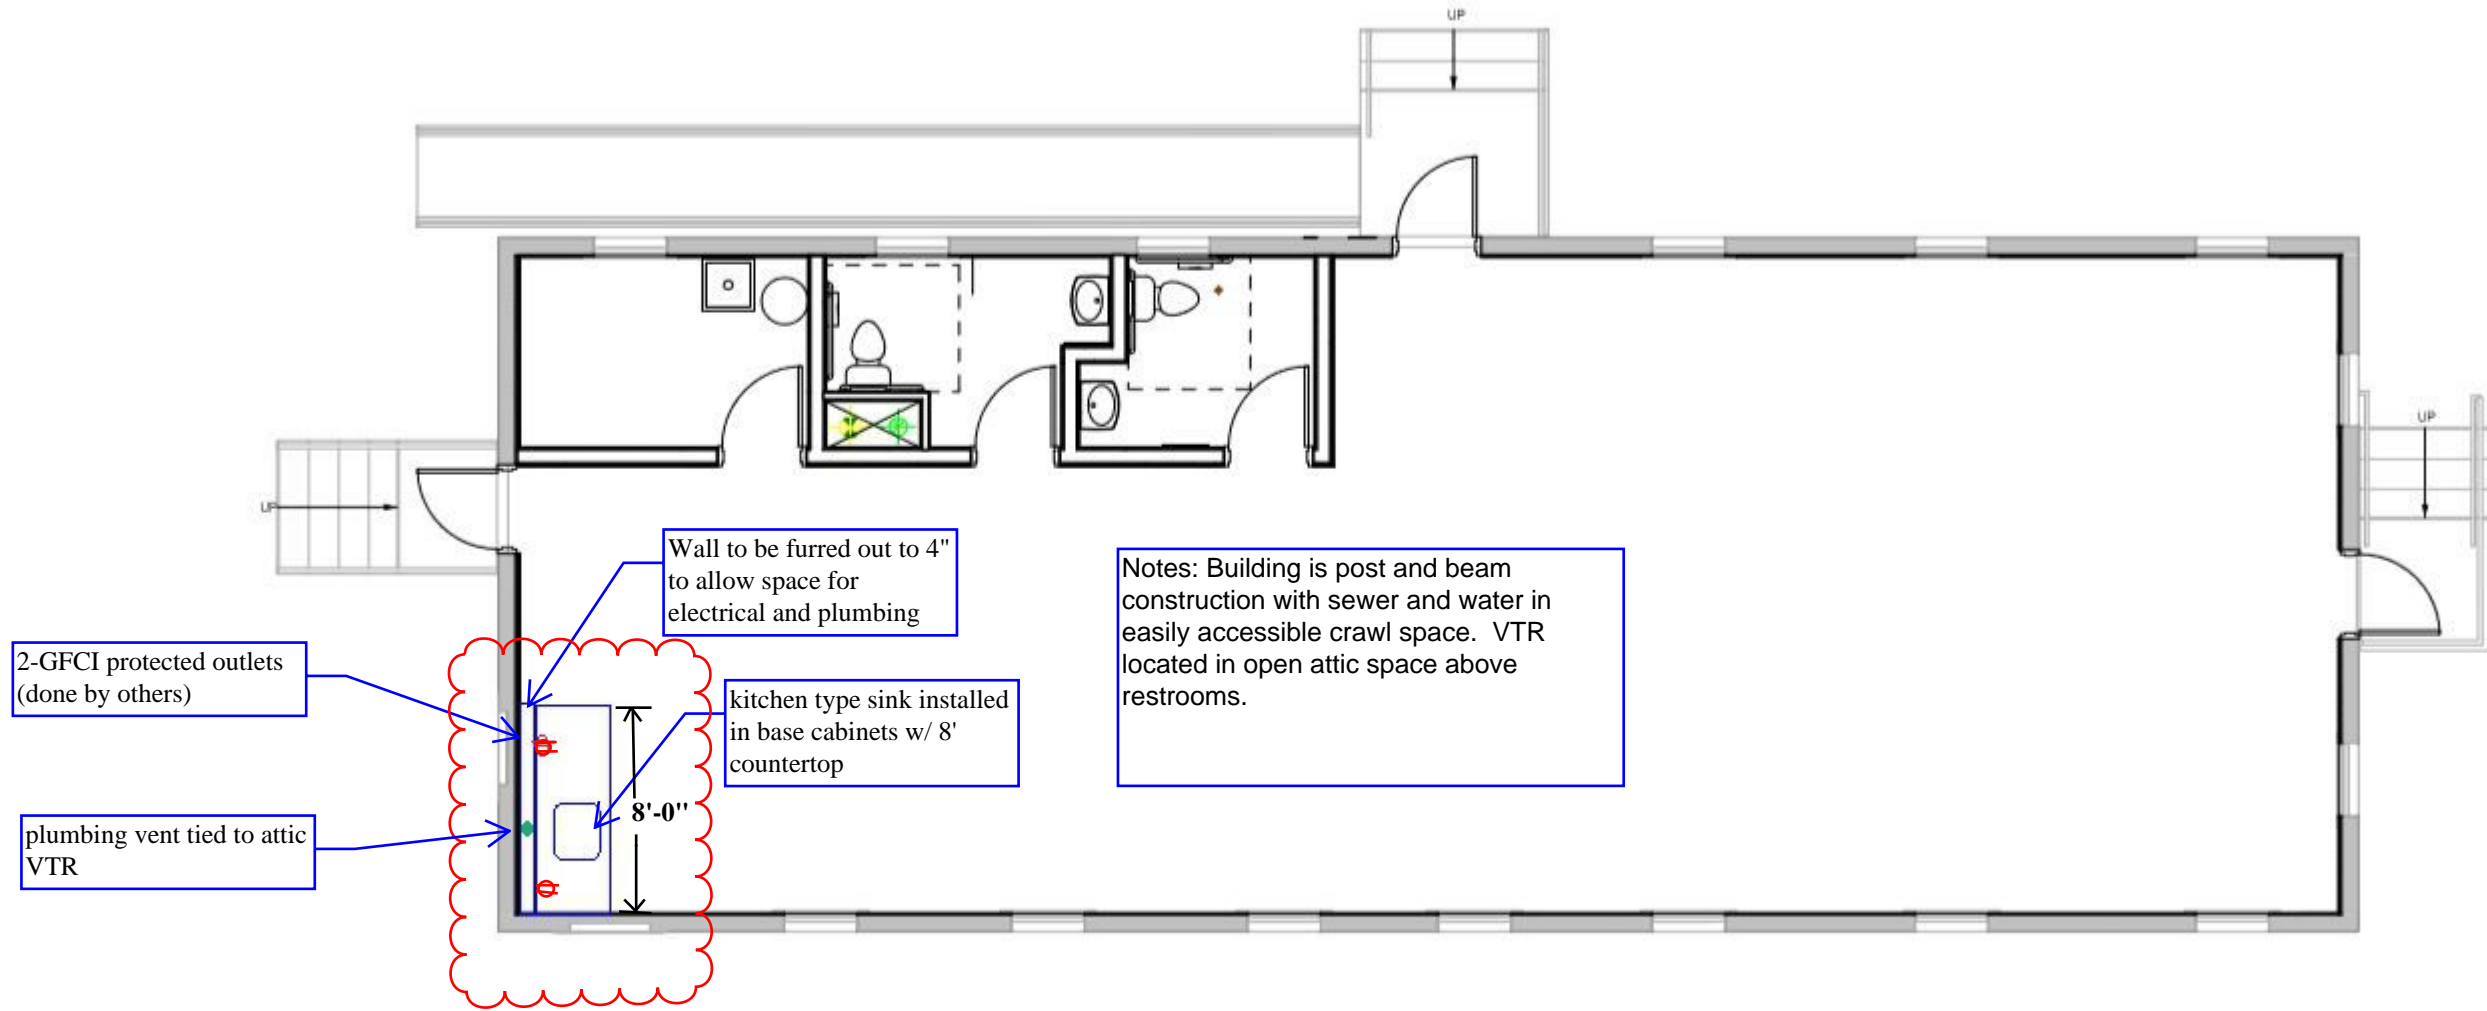

Spruce Division Records Storehouse

SCALE: 1/4" = 1'-0"