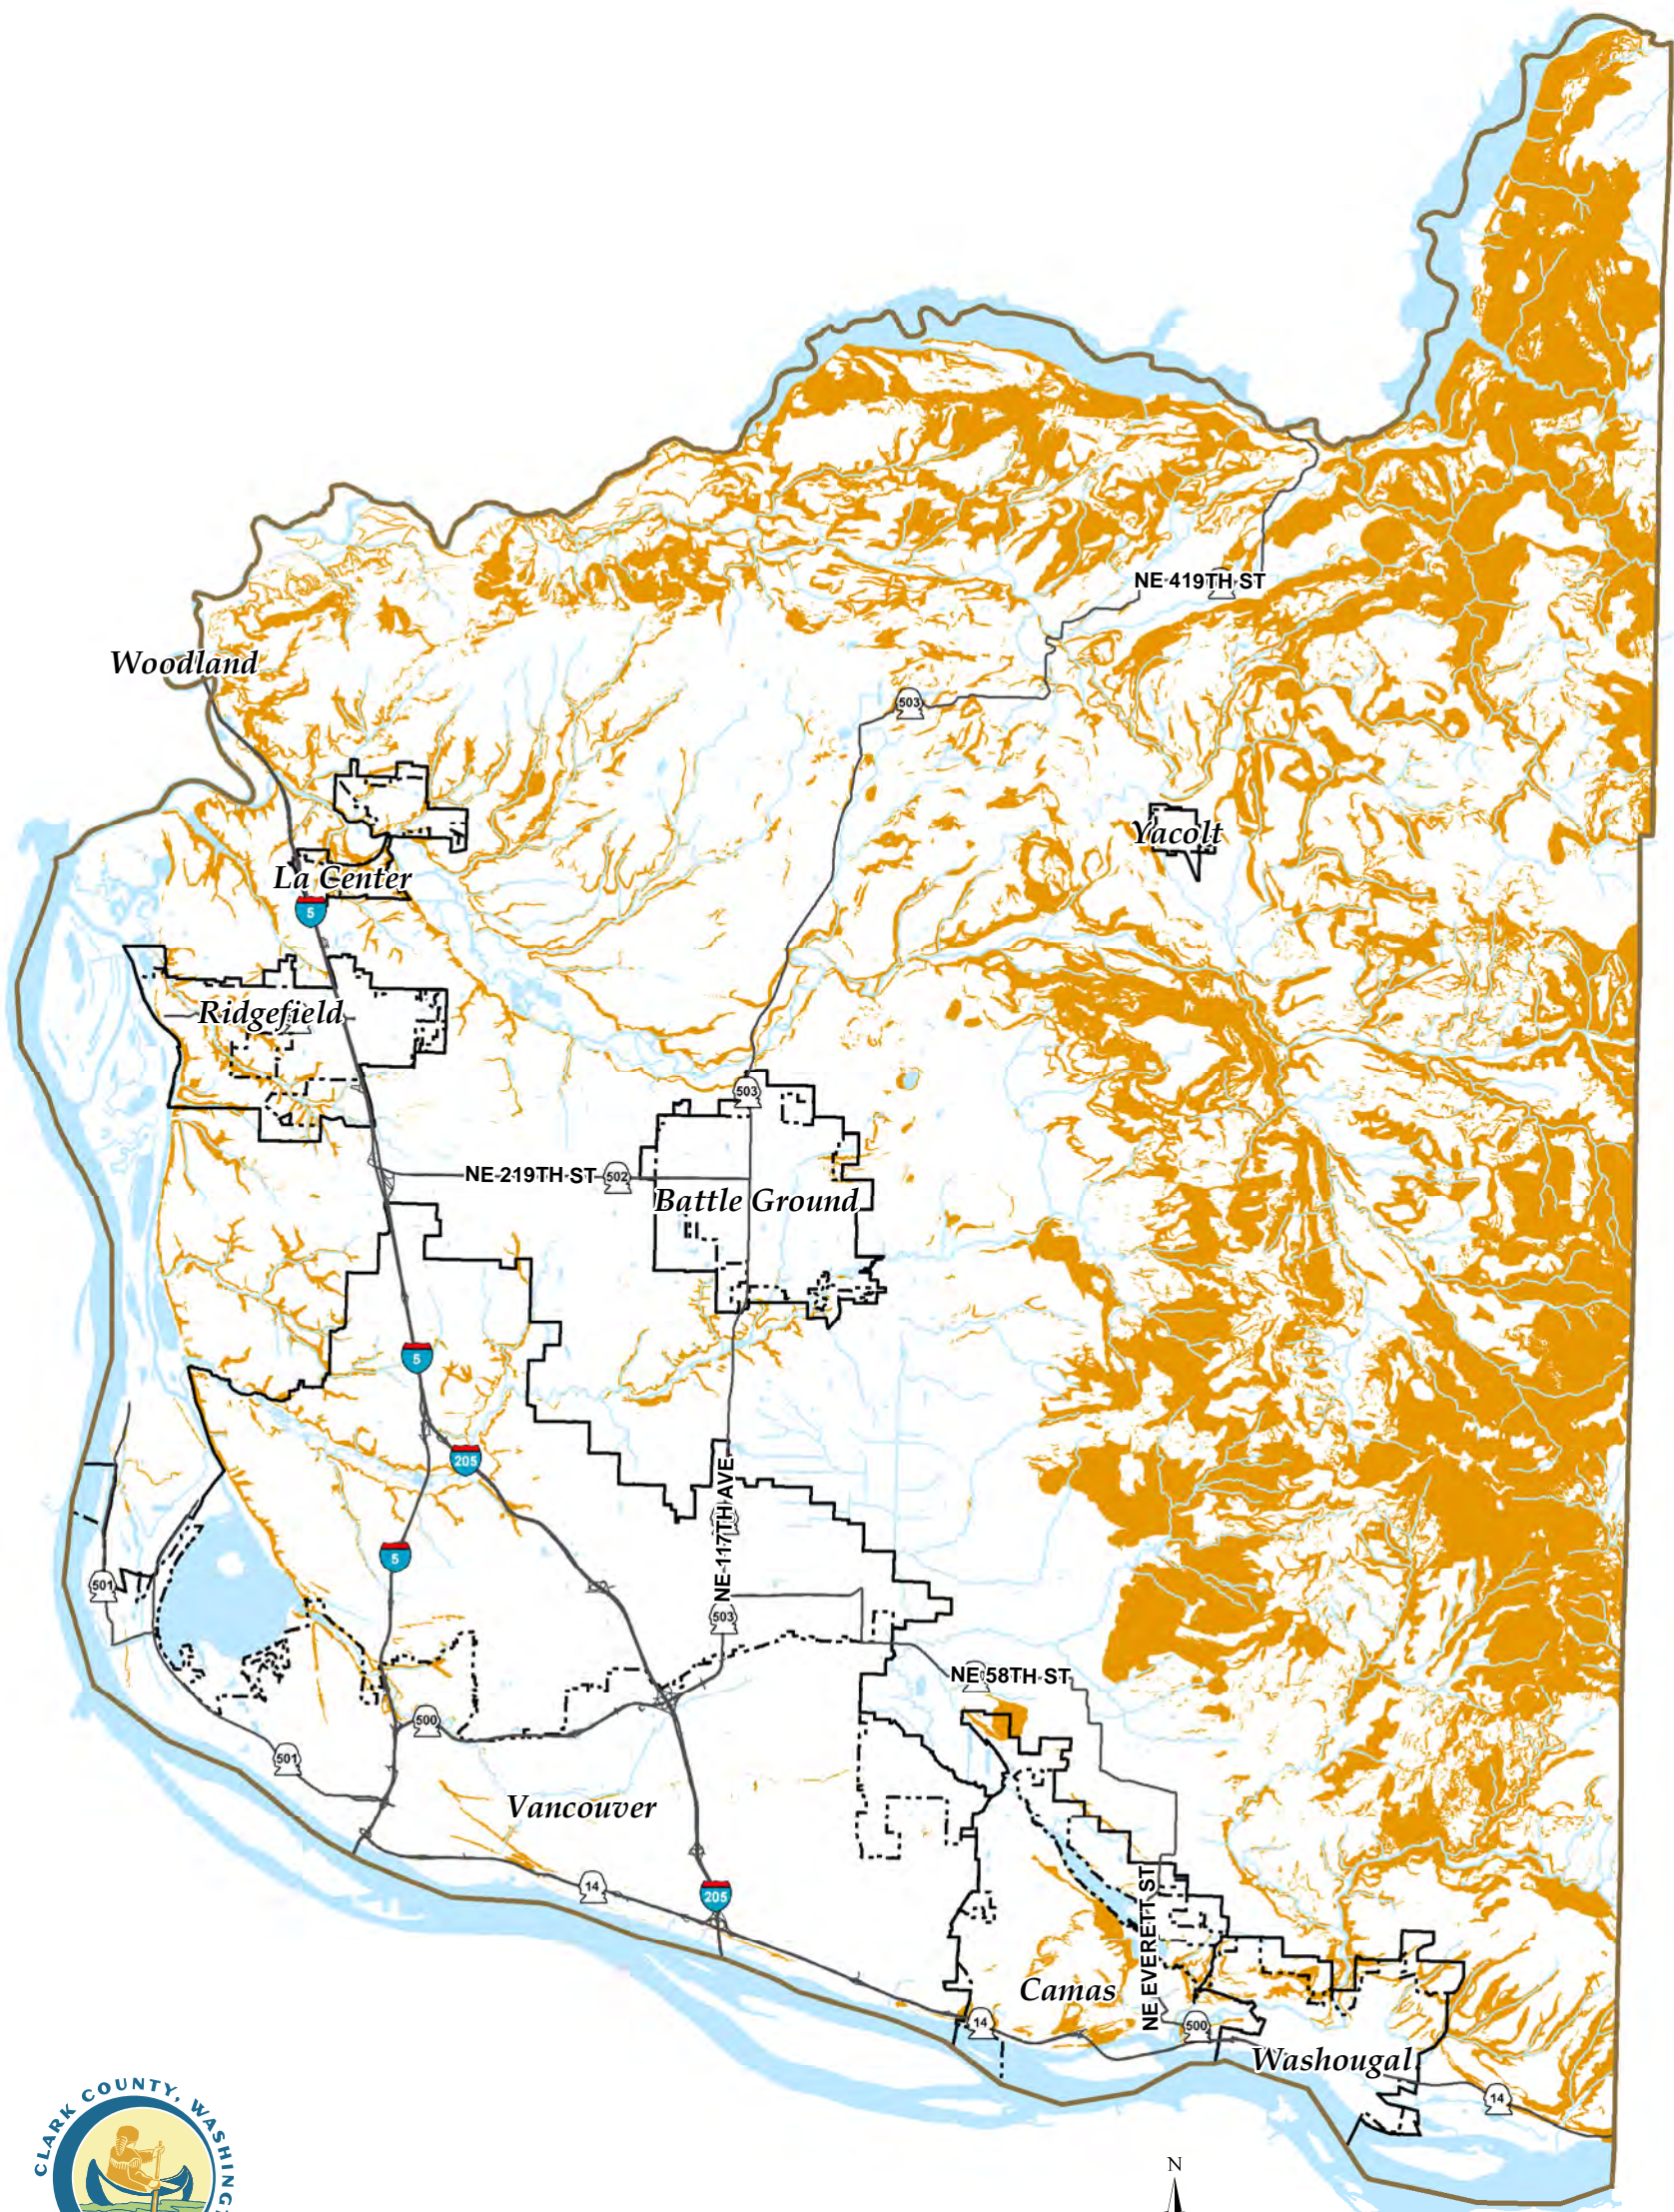

EROSION HAZARD COMPREHENSIVE PLAN

-  Severe Erosion Hazard Area
-  Urban Growth Area (UGA) Boundary
-  City Limits

Geographic Information System (GIS)

FIGURE 11