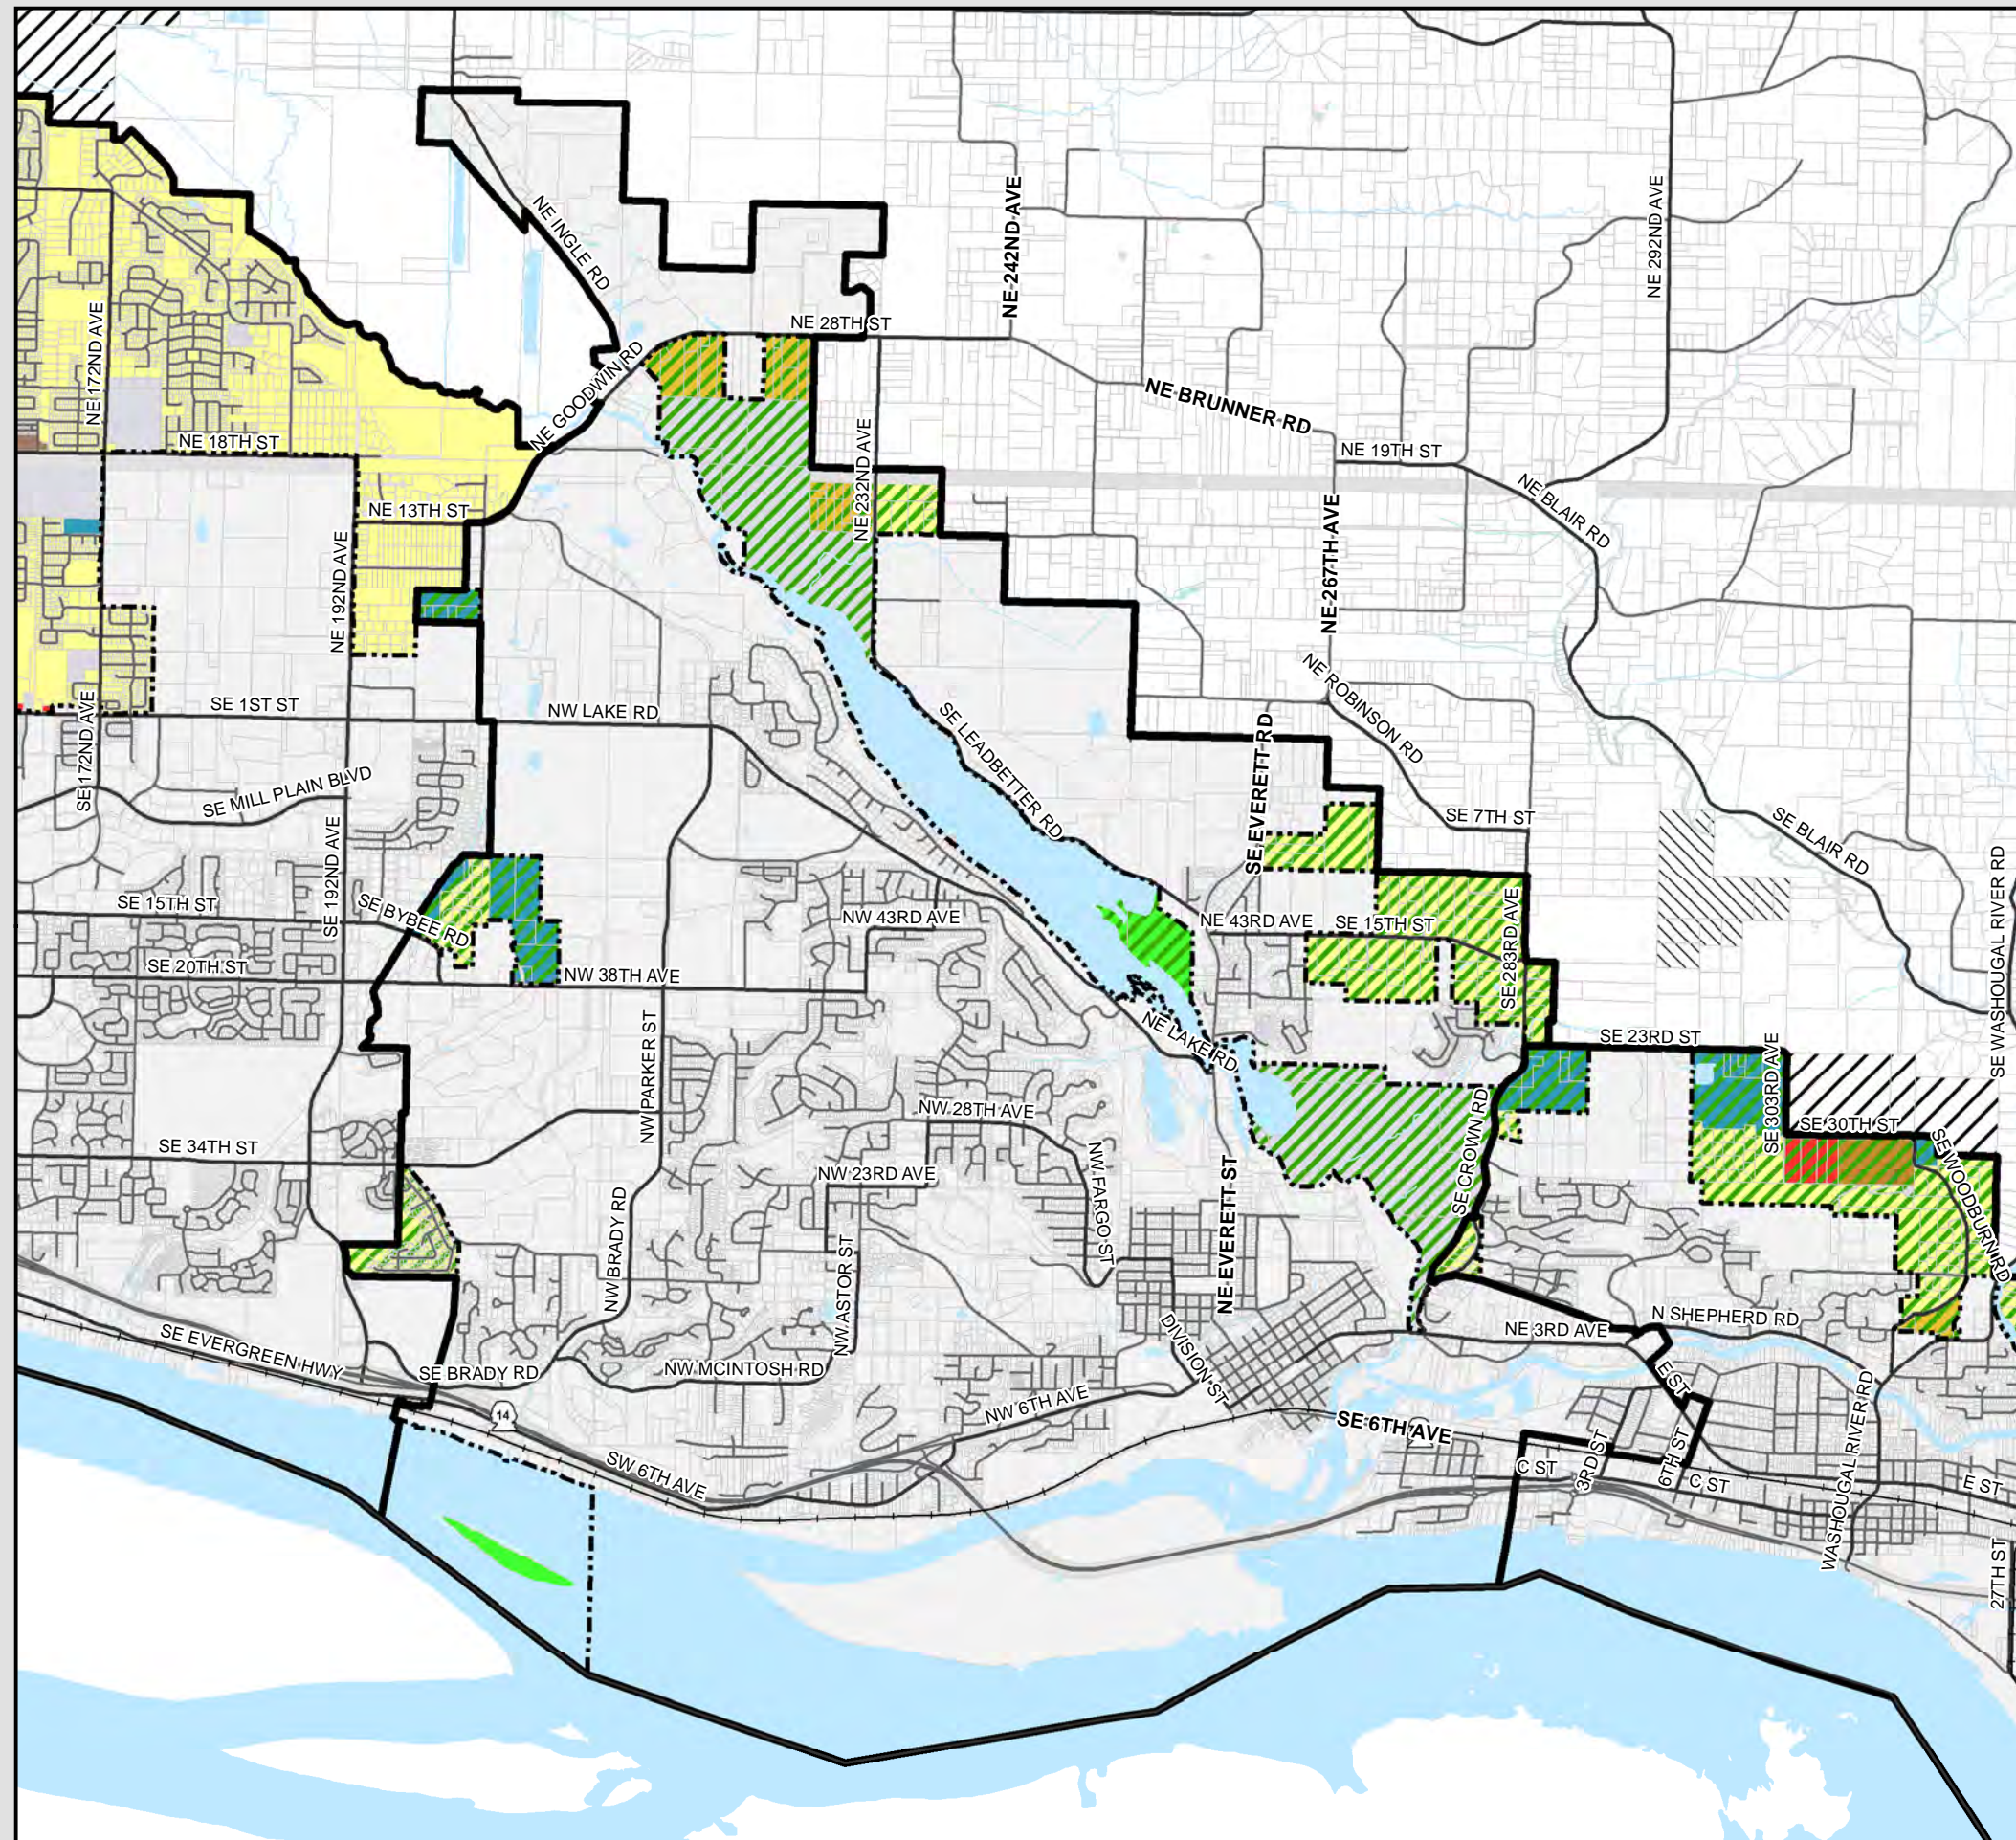

Camas Urban Growth Area

COMPREHENSIVE PLAN

KEY

- Urban Low Density Residential
- Urban Medium Density Residential
- Urban High Density Residential
- Commercial
- Mixed Use
- Industrial
- Public Facility
- Parks/Open Space
- Water
- Urban Holding
- Urban Reserve
- Mining
- Urban Growth Area (UGA) Boundary
- City Limits

proud past, promising future

CLARK COUNTY
WASHINGTON

Geographic Information System (GIS)

Date: 4/18/2016
Path: Q:\Projects\conSrvs\CommDev\20123\2016 plan update\CompPlanDocMaps\FigureMap\UGATemplate.mxd

FIGURE 13