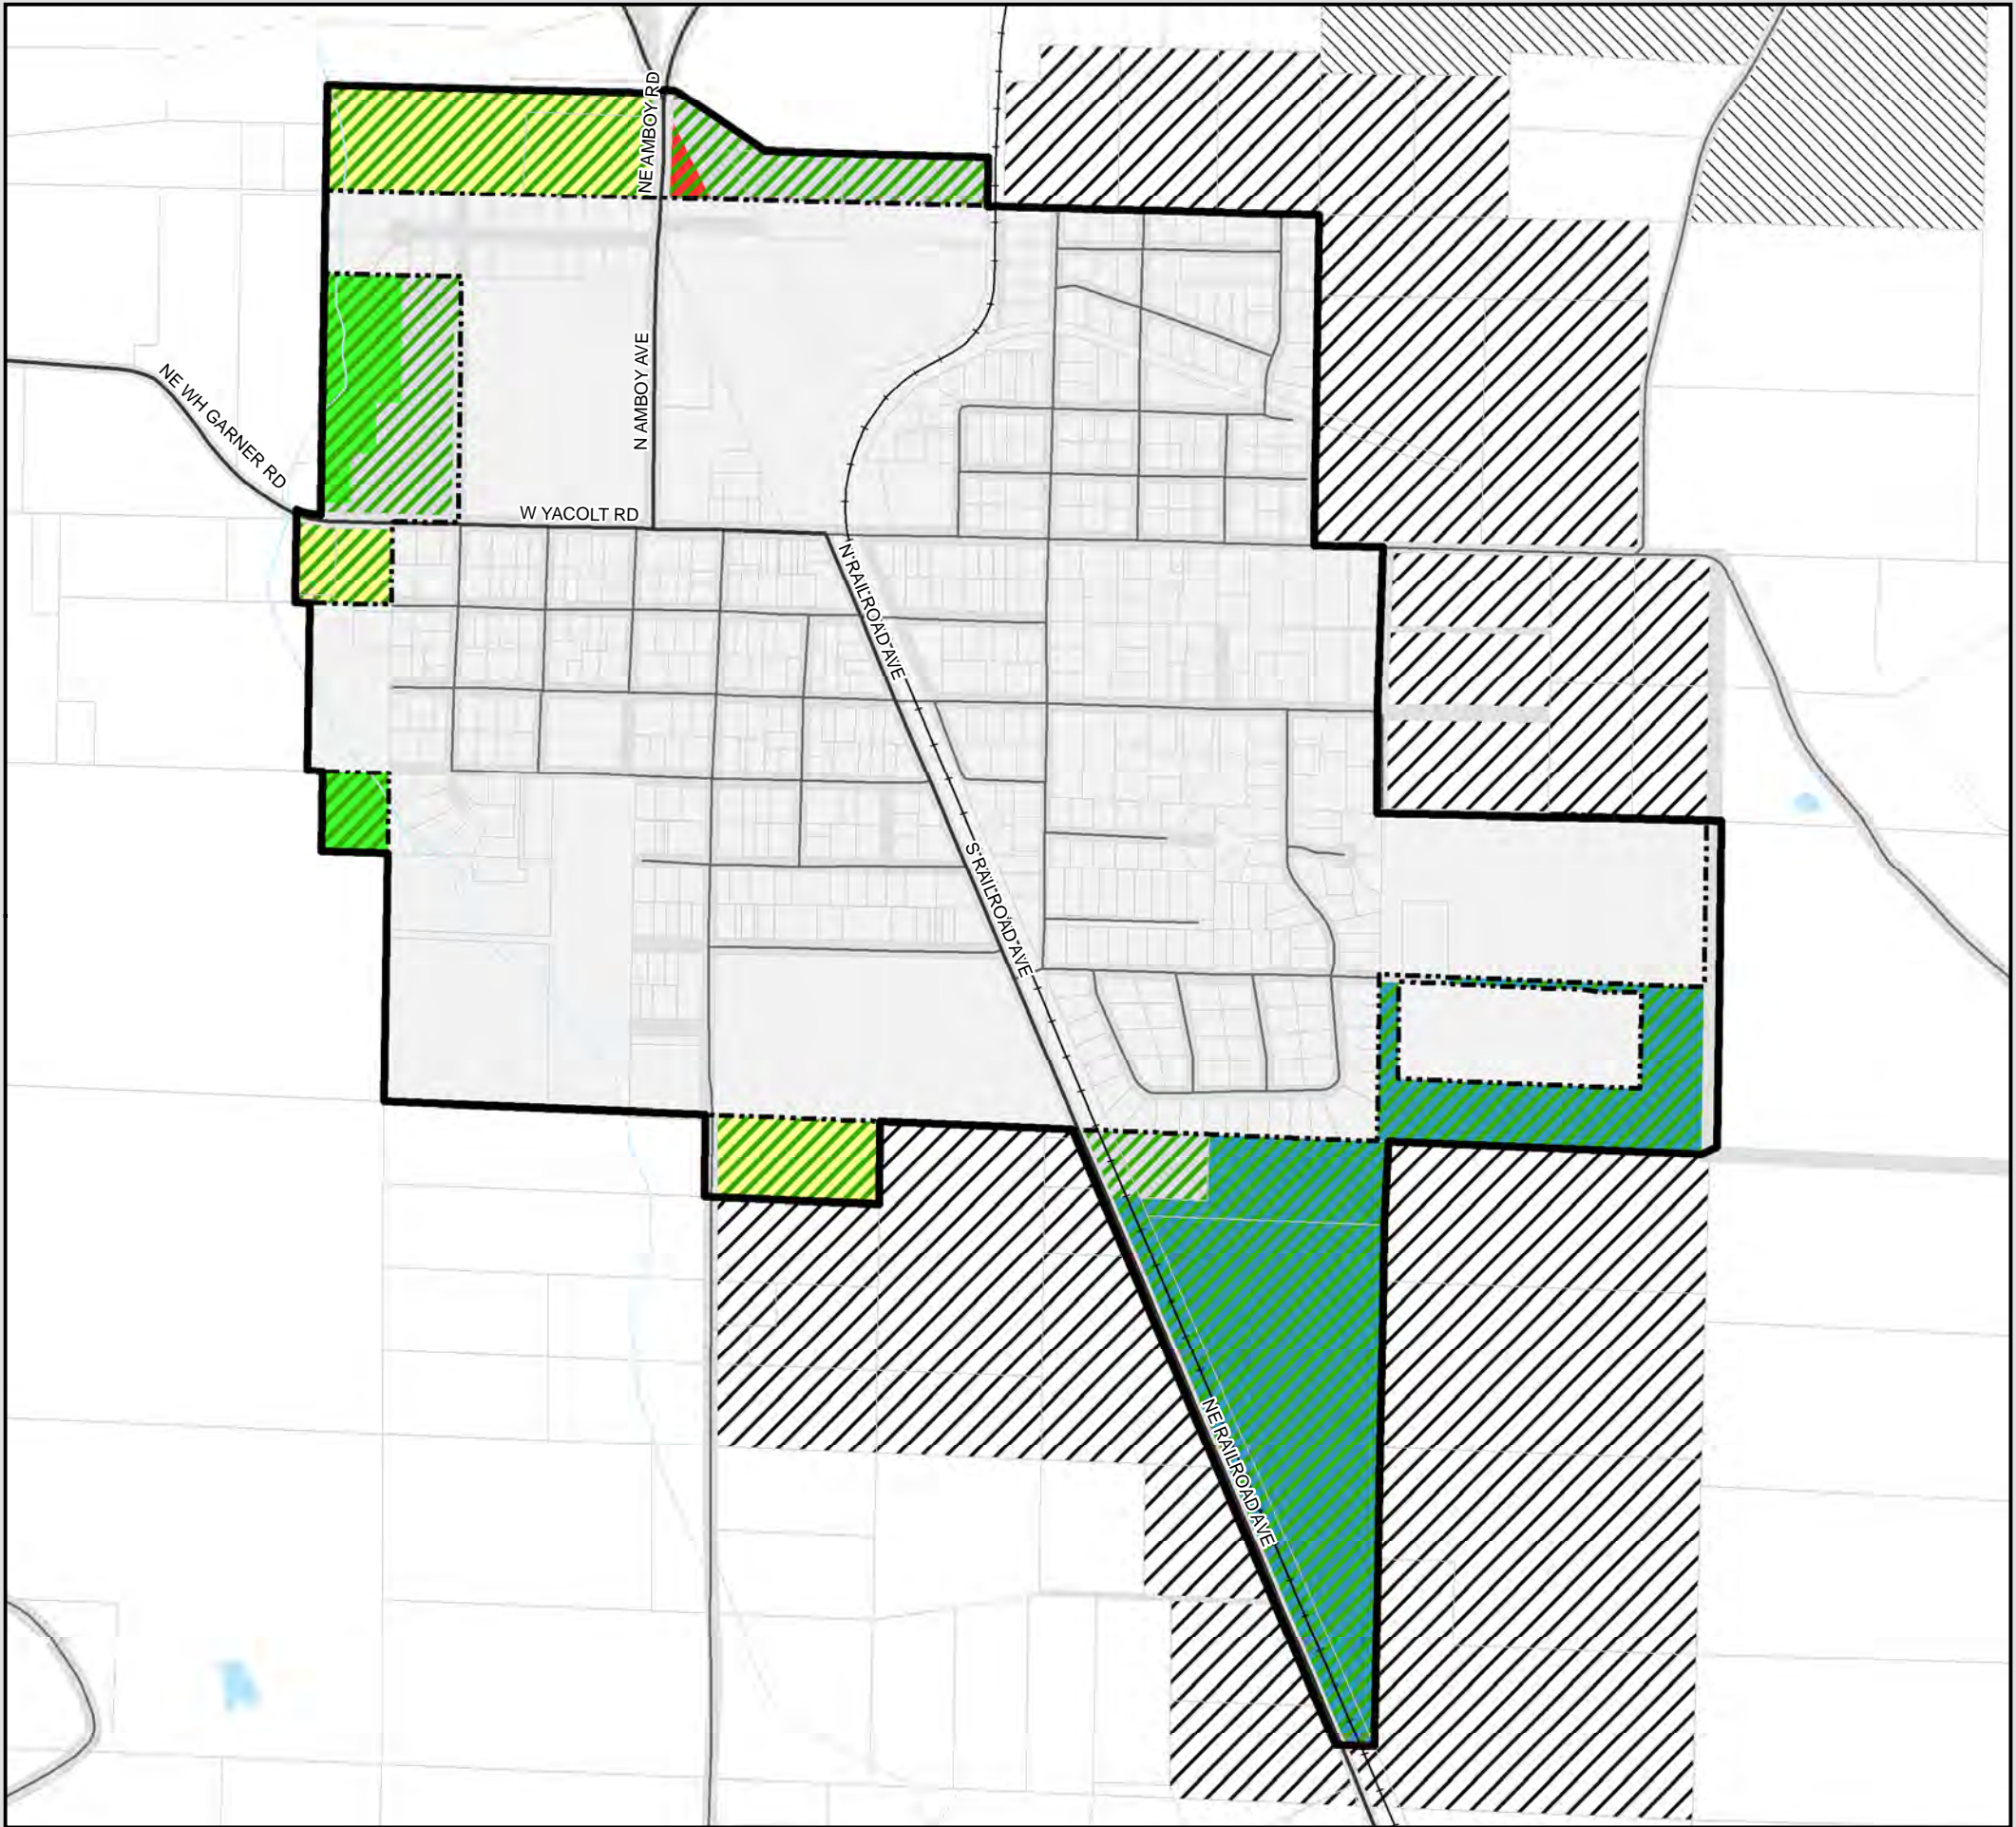

Yacolt Urban Growth Area

COMPREHENSIVE PLAN

KEY

- Urban Low Density Residential
- Commercial
- Industrial
- Public Facility
- Parks/Open Space
- Urban Holding
- Urban Reserve
- Mining
- Urban Growth Area (UGA) Boundary
- City Limits

proud past, promising future

CLARK COUNTY
WASHINGTON

Geographic Information System (GIS)

FIGURE 18