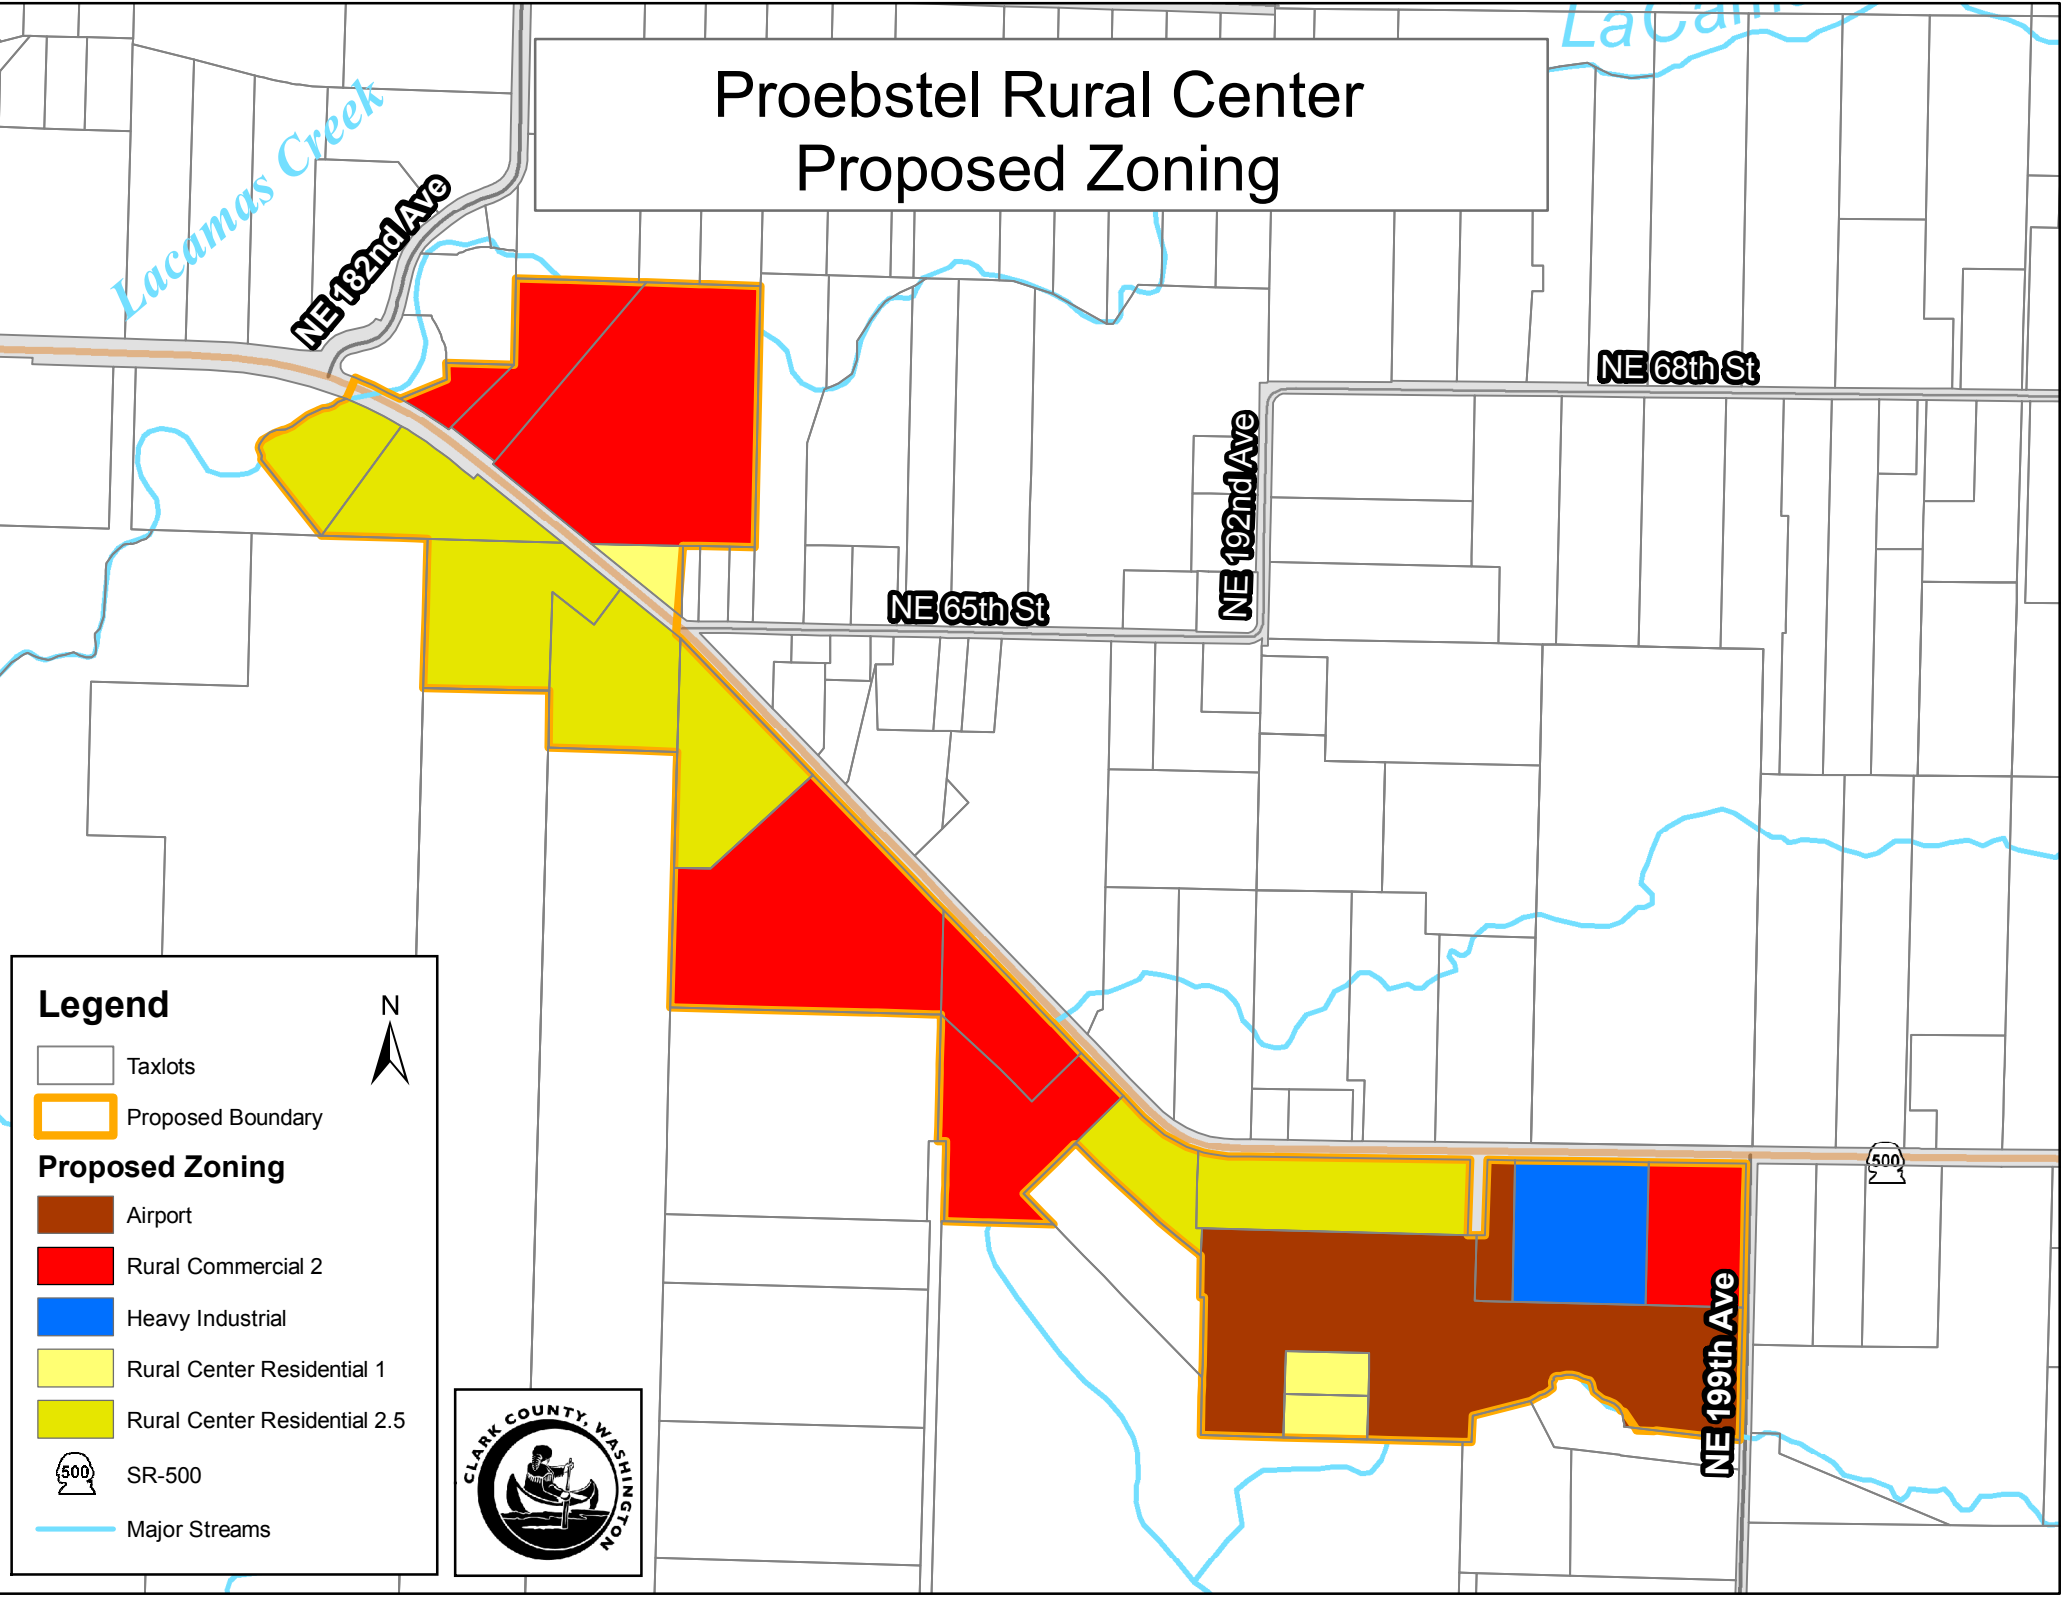

# Proebstel Rural Center Proposed Zoning

## Legend

- Taxlots
- Proposed Boundary

## Proposed Zoning

- Airport
- Rural Commercial 2
- Heavy Industrial
- Rural Center Residential 1
- Rural Center Residential 2.5

SR-500

Major Streams