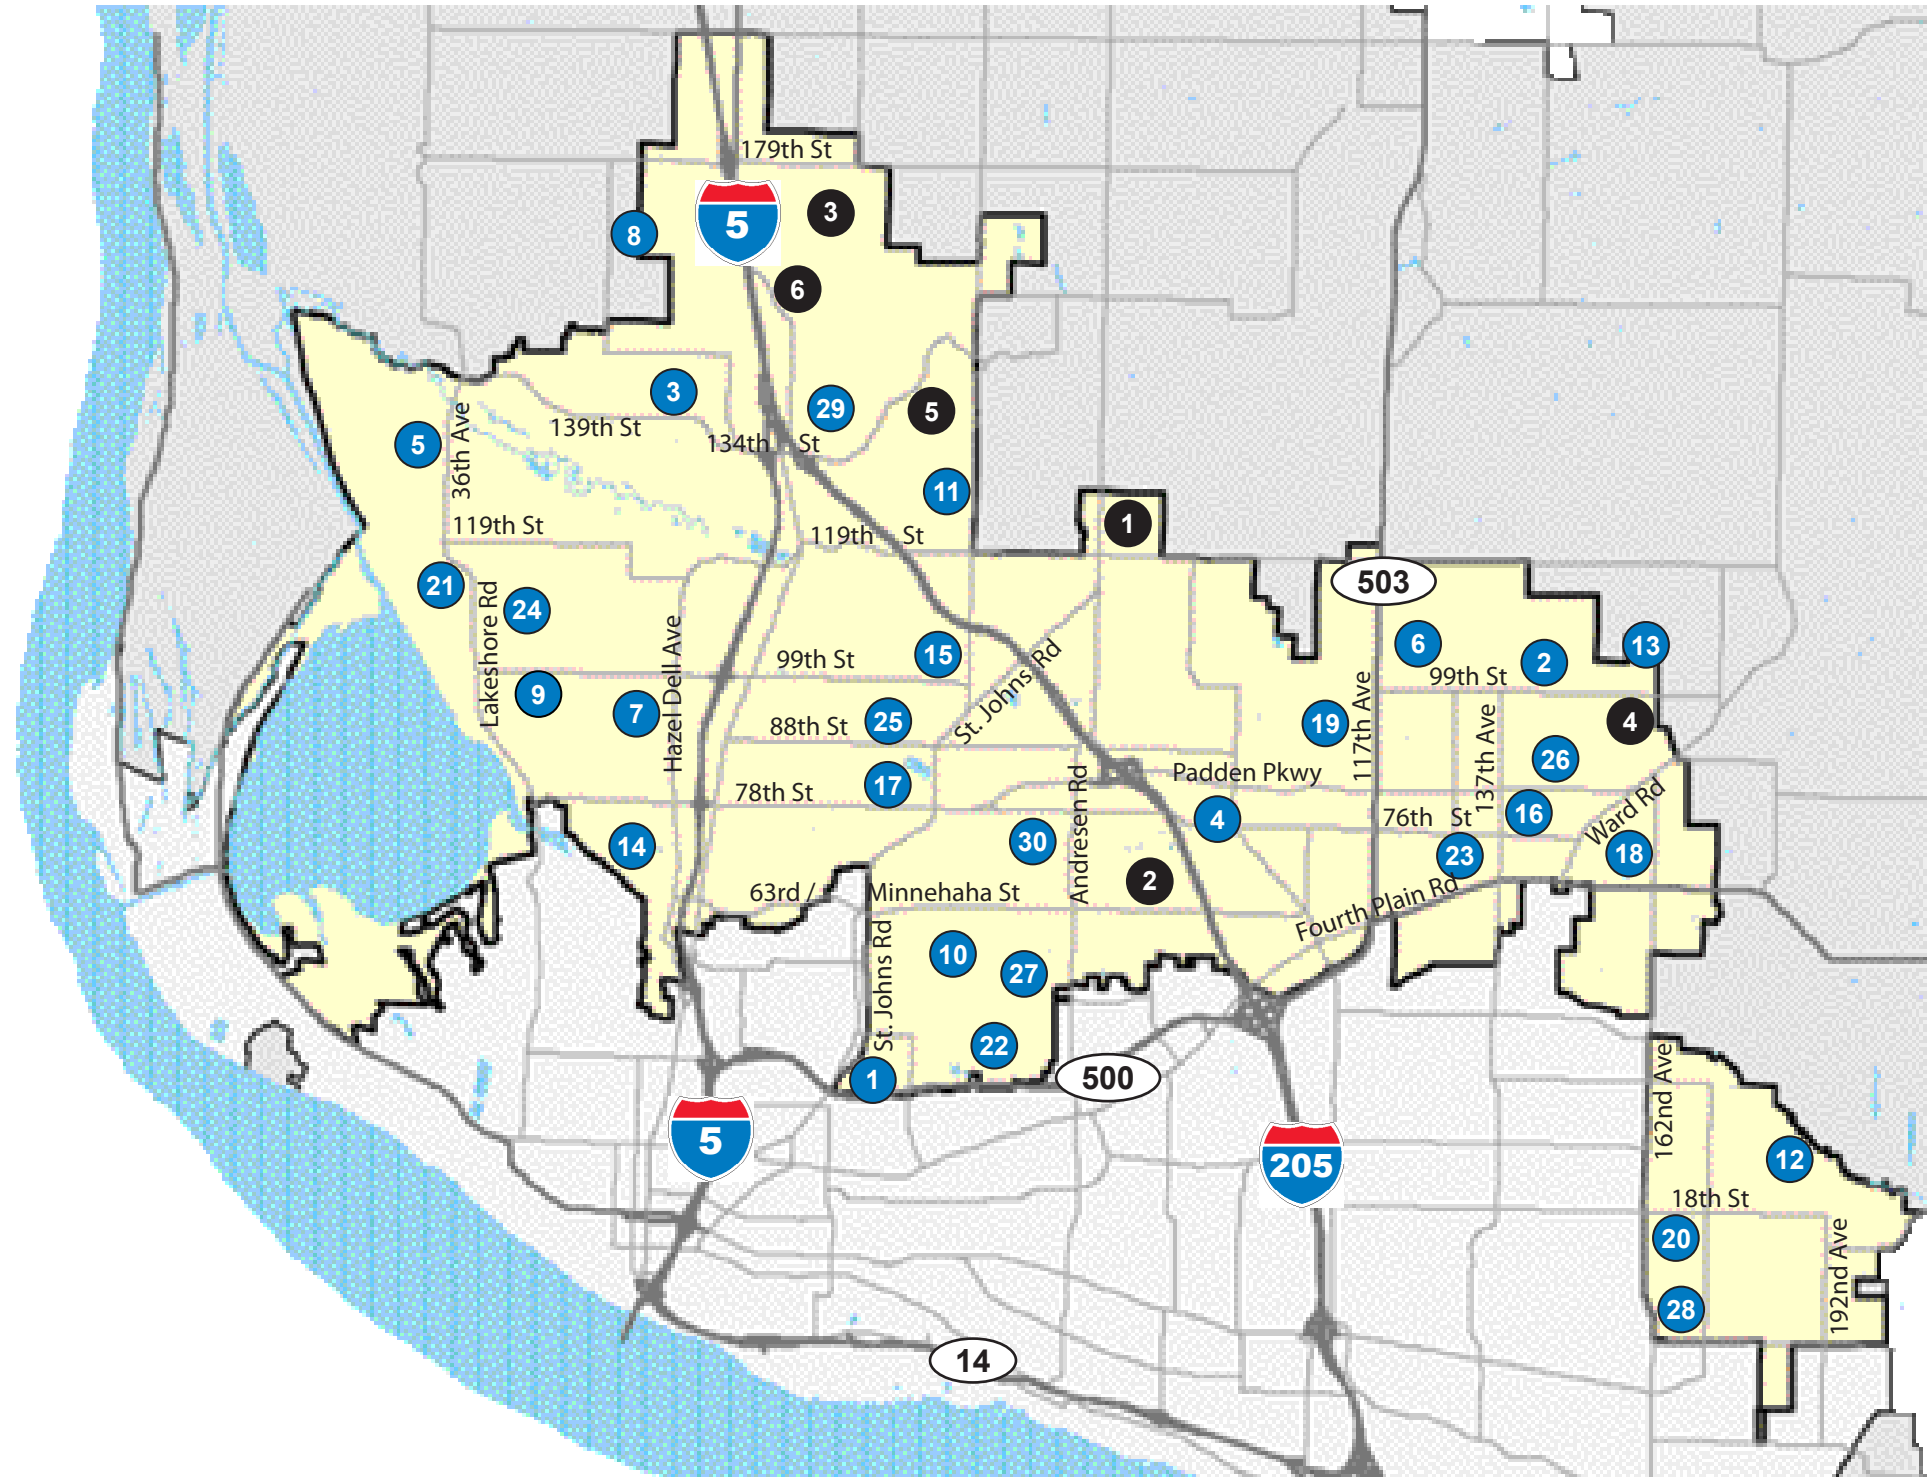

Greater Clark Parks District

January 2017

	Greater Clark Parks District		Completed
			Upcoming

Completed

1. Bosco Farm Neighborhood Park
2. Cherry Neighborhood Park
3. Chinook Neighborhood Park
4. Covington Neighborhood Park
5. Sgt. Brad Crawford Neighborhood Park
6. Dogwood Neighborhood Park
7. Eisenhower School Neighborhood Park
8. Fairgrounds Community Park
9. Jack Z. Fazio Neighborhood Park
10. Douglas Carter Fisher Neighborhood Park
11. Greyhawk Neighborhood Park
12. Harmony Ridge Neighborhood Park
13. Hockinson Meadows Community Park
14. Jorgenson Woods Neighborhood Park
15. Kate and Clarence LaLonde Neighborhood Park
16. Little Prairie Neighborhood Park
17. Luke Jensen Sports Park
18. Oak Grove Neighborhood Park
19. Orchards Highlands Neighborhood Park
20. Pacific Community Park
21. Raspberry Fields Neighborhood Park
22. Road's End Neighborhood Park
23. Sifton Neighborhood Park
24. Sorenson Neighborhood Park
25. Tenny Creek Neighborhood Park
26. Tiger Tree Neighborhood Park
27. Tower Crest Neighborhood Park
28. Vandervort Neighborhood Park
29. Vista Meadows Neighborhood Park
30. Walnut Grove Neighborhood Park

Upcoming

1. Curtin Creek Community Park
2. Kelley Meadows Neighborhood Park
3. Kozy Kamp Neighborhood Park
4. Otto Brown Neighborhood Park
5. Pleasant Valley Community Park
6. Salmon Creek Community Club Neighborhood Park