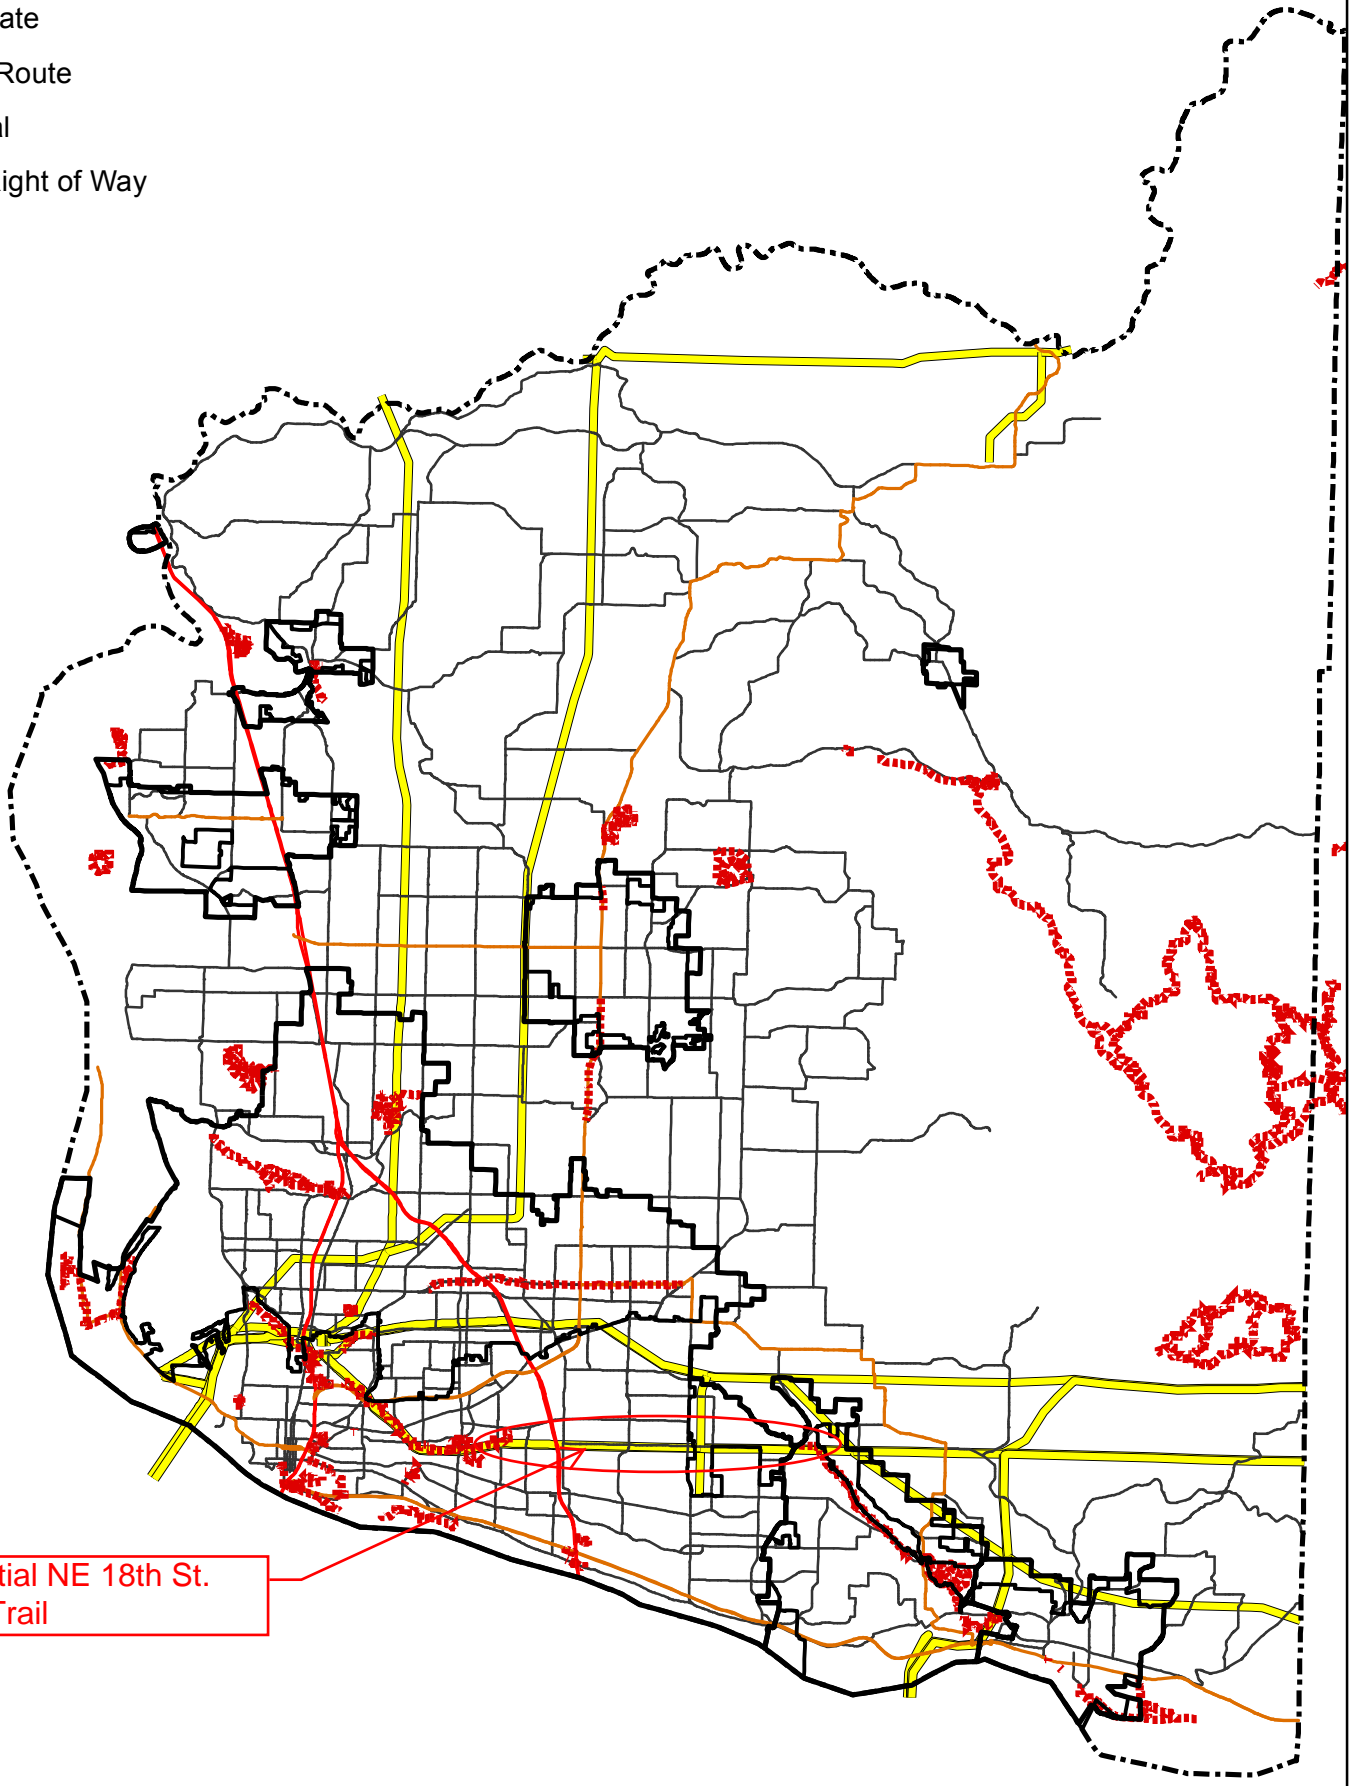

# Legend

- Trail
- Interstate
- State Route
- Arterial
- BPA Right of Way

Potential NE 18th St.  
BPA Trail