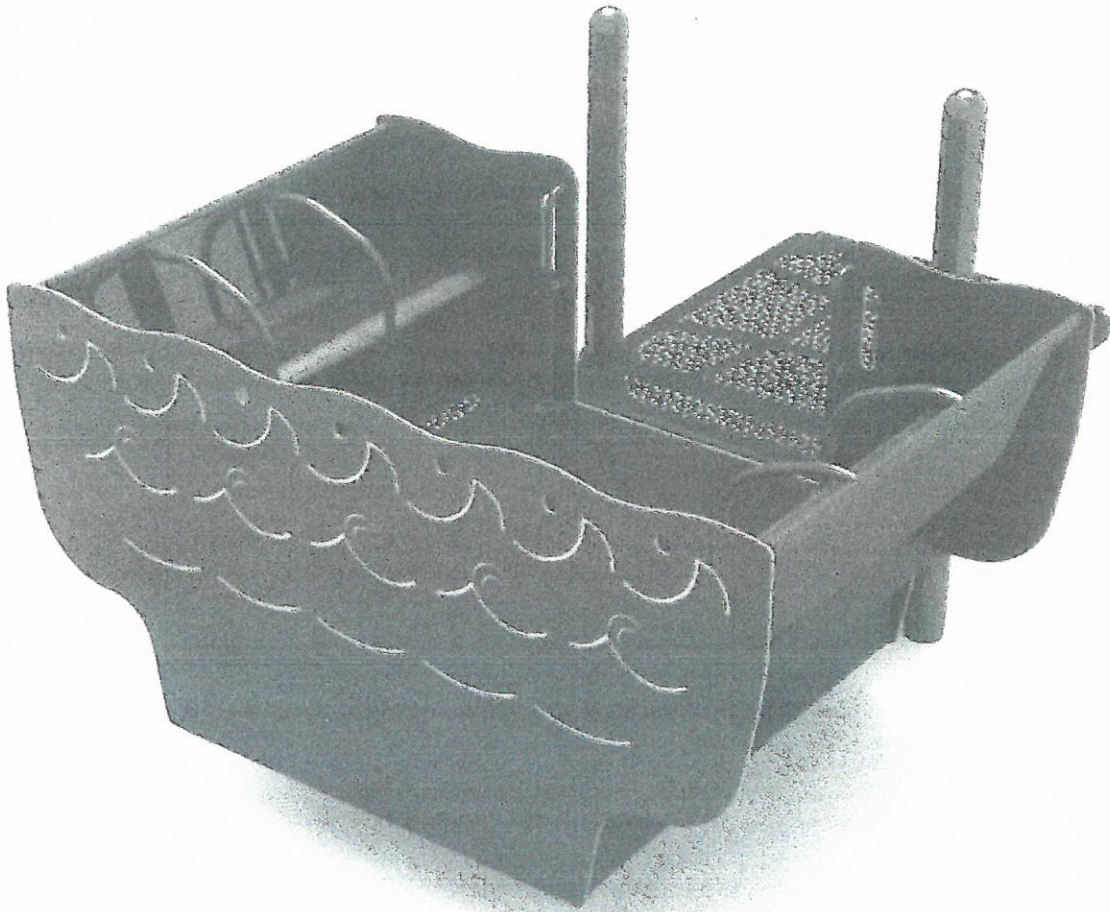

ALTERNATIVE

1A

Figure 1. Concept drawing of children's garden

A PERVIOUS CEMENT CONC. SIDEWALK (5")
SCALE: 1"=1'-0"

Home [/] / Products [/products] / Components [/products/components] / Rock-N-Wave

Rock-N-Wave (71561)

Ages

2-5

5-12

Deck Height

2' 0"

[Home](#) / [Products](#) / [Freestanding](#) /

[Fire Truck Cab Attachment](#)

Fire Truck Cab Attachment (61029)