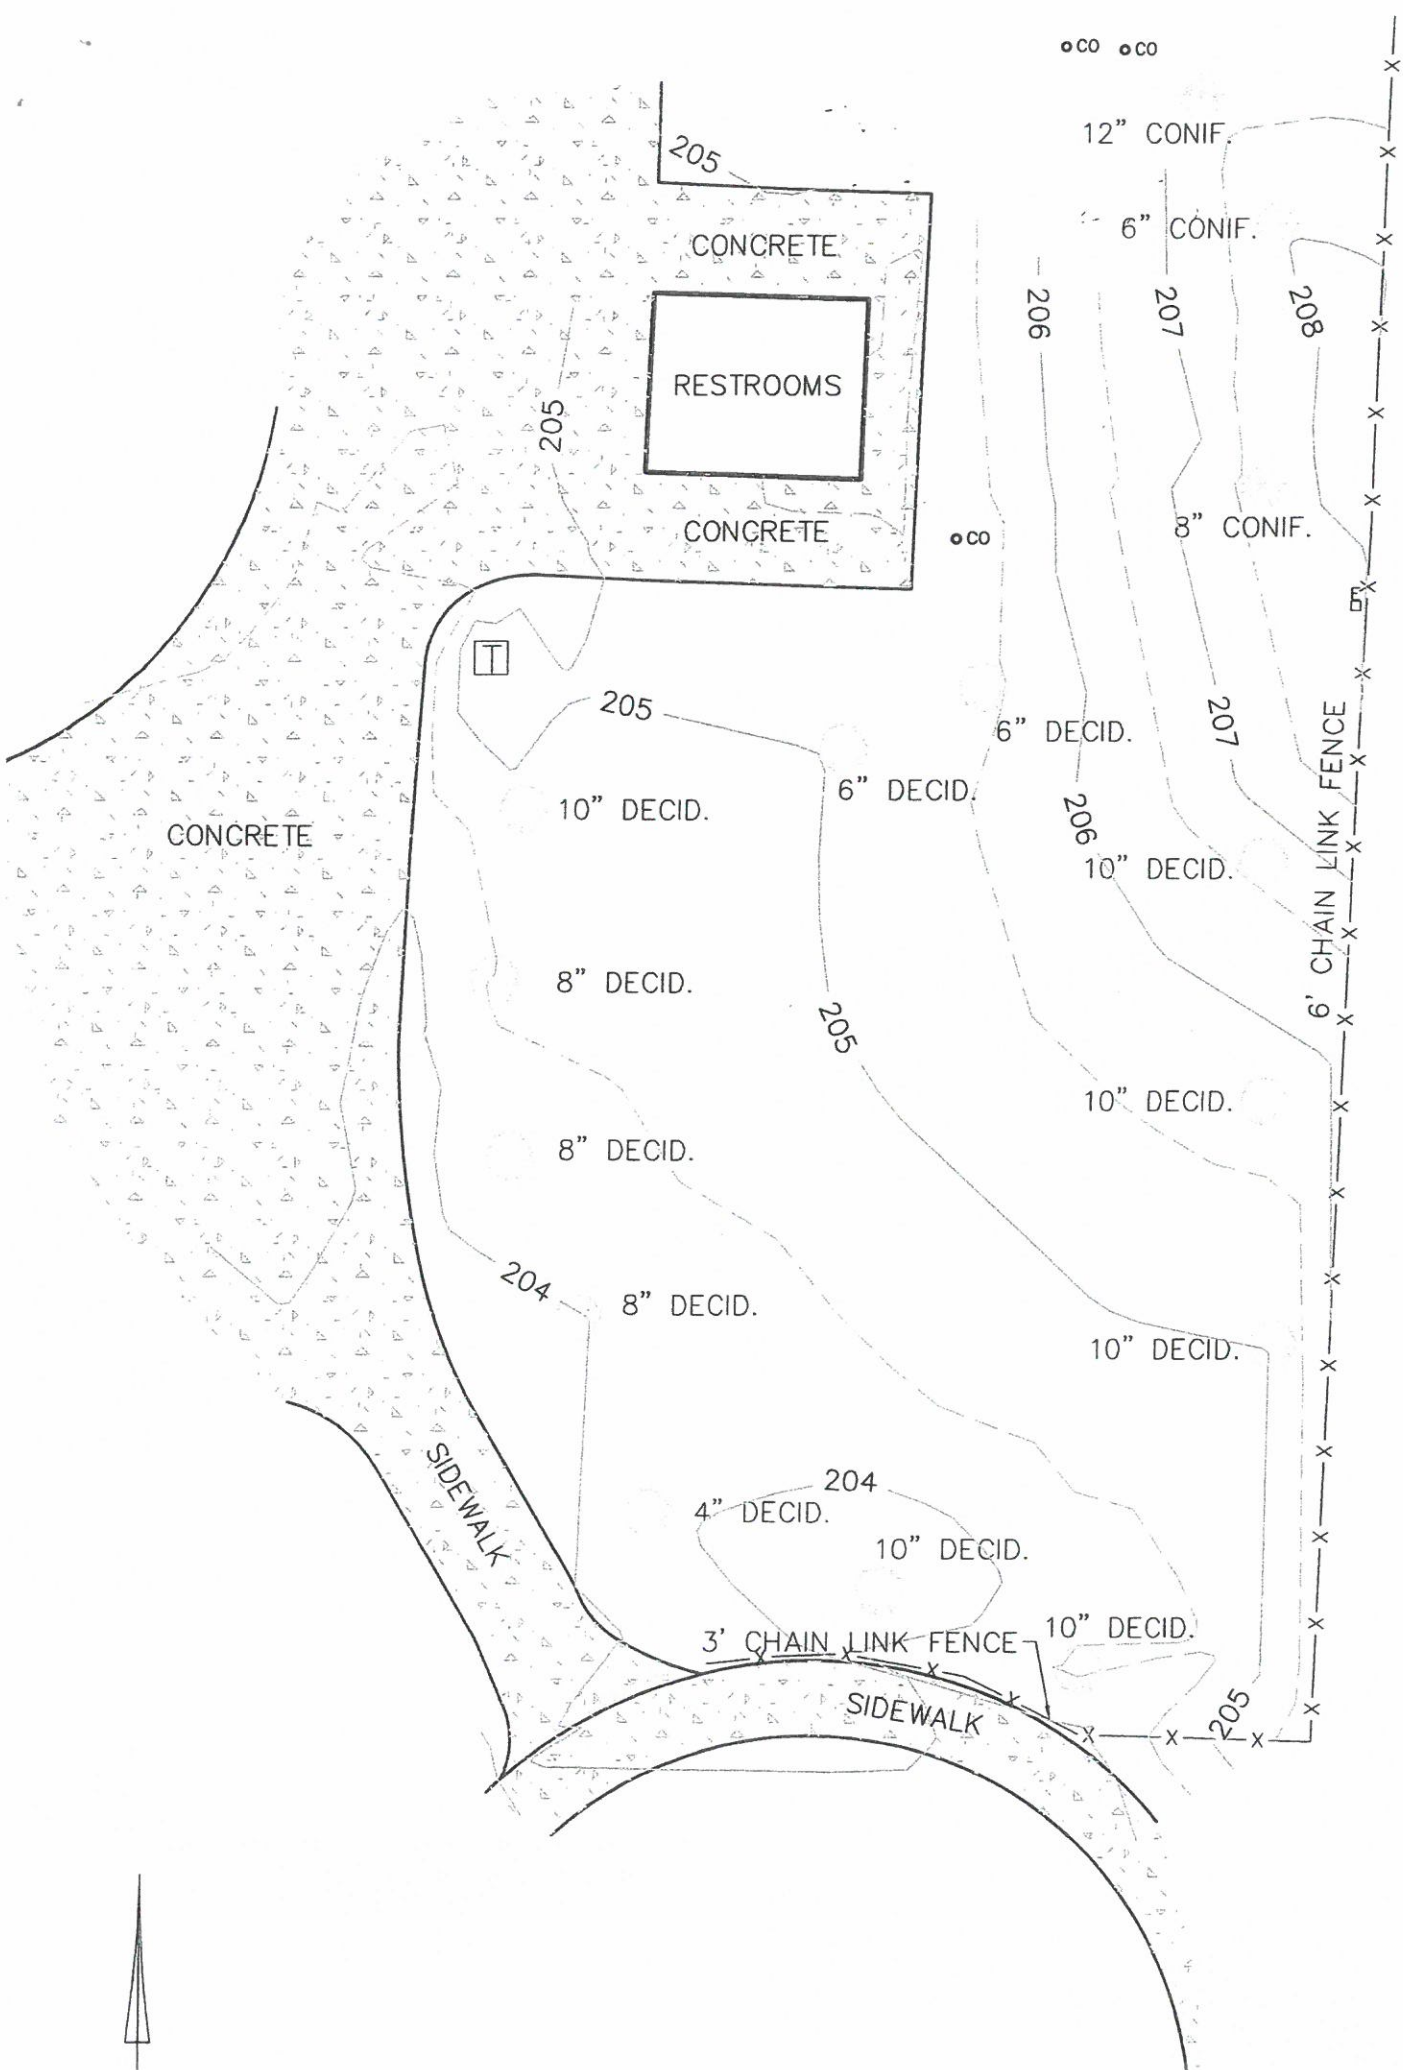

ALTERNATIVE

1A

Figure 1. Concept drawing of children's garden

A PERVIOUS CEMENT CONC. SIDEWALK (5")
SCALE: 1"=1'-0"

Home [/] / Products [/products] / Components [/products/components] / Rock-N-Wave

Rock-N-Wave (71561)