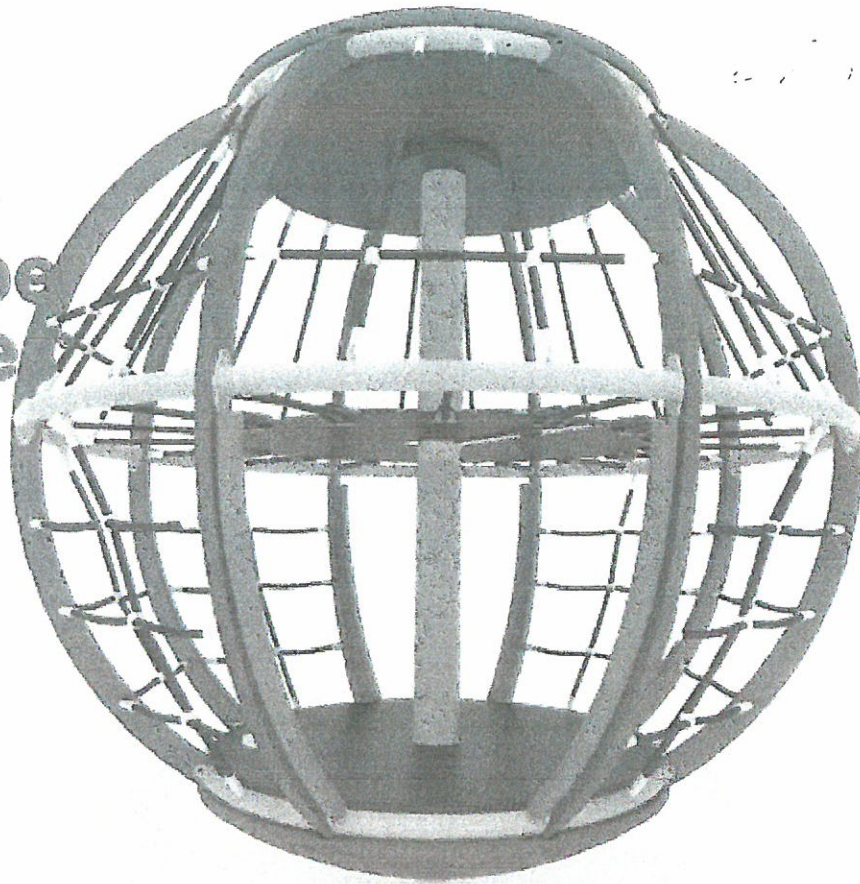

Related Links

Search

Sh
landscape
structure

Shaped By PlayVirtual Catalogs
Community of Play

Overview

Model #218915

Add a unique play experience to your playground with Global Motion®. Kids can climb, rotate, and explore two levels in this fun-filled structure. Patent-pending progressive resistance makes it easy to turn Global Motion at slower speeds, and prevents it from being turned too quickly, providing a fun and challenging experience while still feeling safe and in control. With 14 nets that can be climbed on the inside or outside and two multi-person seating areas, Global Motion provides thrills for many kids at once.