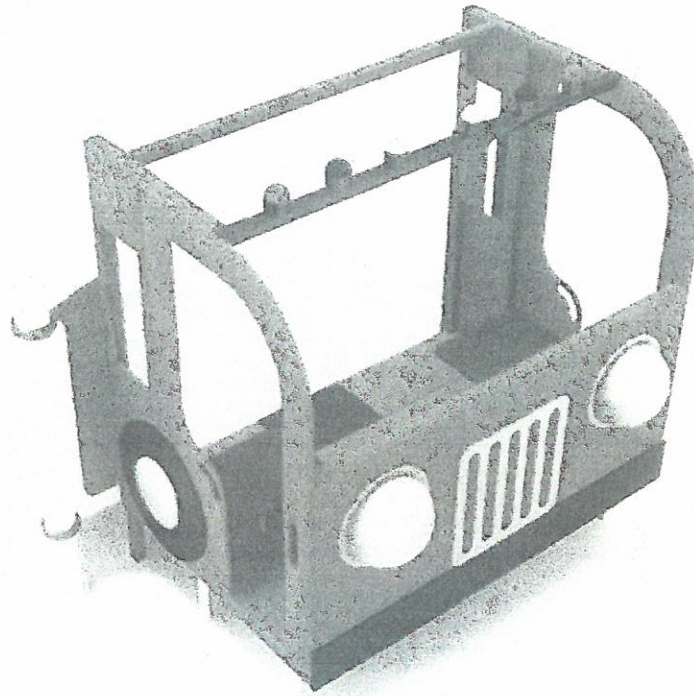

ALTERNATIVE

1A

Figure 1. Concept drawing of children's garden

A PERVIOUS CEMENT CONC. SIDEWALK (5")
SCALE: 1"=1'-0"

Home [/] / Products [/products] / Components [/products/components] / Rock-N-Wave

Rock-N-Wave (71561)

Ages

2-5

5-12

Deck Height

2' 0"

[Home](#) / [Products](#) / [Freestanding](#) /

[Fire Truck Cab Attachment](#)

Fire Truck Cab Attachment (61029)